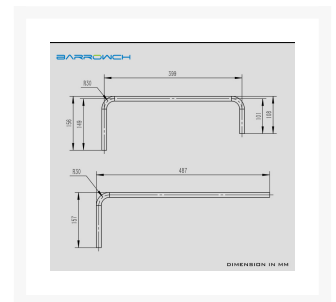

\$23.95

Barrowch 14mm pre-bending 90° chrome-plated copper rigid tube -double 90°

Product Images

Short Description

These tubes are designed to giving your loop a high grade professional finish. These really nice plated copper tubes come in straight, single 90 degree bend and double 90 degree bend.

Description

These tubes are designed to giving your loop a high grade professional finish. These really nice plated copper tubes come in straight, single 90 degree bend and double 90 degree bend.

Specifications

	Chrome
	14/13mm
	Copper

Additional Information

Brand	Barrowch
SKU	FBTSWG-14
Weight	2.0000
Color	Chrome
Tube Size	13mm x 14mm
Material	Copper
Delivery	Bare
Vendor SKU/EAN	6937826661990