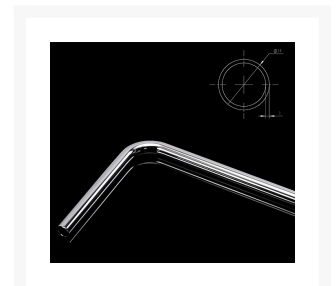

\$23.95

Barrowch 14mm pre-bending 90° chrome-plated copper rigid tube -double 90°

Product Images

Short Description

These tubes are designed to giving your loop a high grade professional finish. These really nice plated copper tubes come in straight, single 90 degree bend and double 90 degree bend.

Description

These tubes are designed to giving your loop a high grade professional finish. These really nice plated copper tubes come in straight, single 90 degree bend and double 90 degree bend.

Specifications

	Chrome
	14/13mm
	Copper

Additional Information

Brand	Barrowch
SKU	FBTSWG-14
Weight	2.0000
Color	Chrome
Tube Size	13mm x 14mm
Material	Copper
Delivery	Bare
Vendor SKU/EAN	6937826661990