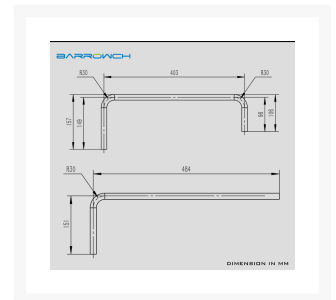

Barrowch 16mm pre-bending 90° chrome-plated copper rigid tube - single 90°

$23.95

Product Images

Short Description

These tubes are designed to giving your loop a high grade professional finish. These really nice plated copper tubes come in straight, single 90 degree bend and double 90 degree bend.