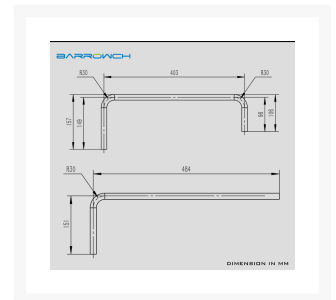

Barrowch 16mm pre-bending 90° chrome-plated copper rigid tube - single 90°

\$23.95

Product Images

Short Description

These tubes are designed to giving your loop a high grade professional finish. These really nice plated copper tubes come in straight, single 90 degree bend and double 90 degree bend.

Description

These tubes are designed to giving your loop a high grade professional finish. These really nice plated copper tubes come in straight, single 90 degree bend and double 90 degree bend.

Specifications

	Chrome
	16/15mm
	Copper

Additional Information

Brand	Barrowch
SKU	FBTDWG-16
Weight	2.0000
Color	Chrome
Material	Copper
Delivery	Bare
Vendor SKU/EAN	6937826662133