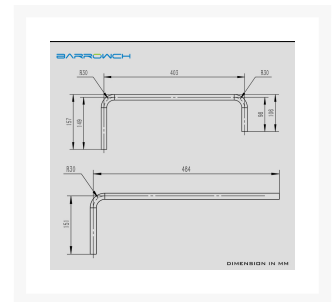

Barrowch 16mm pre-bending 90° chrome-plated copper rigid tube - single 90°

\$23.95

Product Images

Short Description

These tubes are designed to giving your loop a high grade professional finish. These really nice plated copper tubes come in straight, single 90 degree bend and double 90 degree bend.

Description

These tubes are designed to giving your loop a high grade professional finish. These really nice plated copper tubes come in straight, single 90 degree bend and double 90 degree bend.

Specifications

	Chrome
	16/15mm
	Copper

Additional Information

Brand	Barrowch
SKU	FBTDWG-16-D
Weight	2.0000
Color	Chrome
Material	Copper
Delivery	Bare
Vendor SKU/EAN	6937826662133