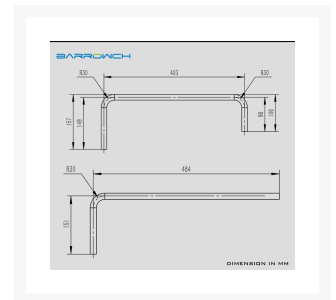

\$27.95

Barrowch 16mm pre-bending 90° chrome-plated copper rigid tube - double 90°

Product Images

Short Description

These tubes are designed to giving your loop a high grade professional finish. These really nice plated copper tubes come in straight, single 90 degree bend and double 90 degree bend.

Description

These tubes are designed to giving your loop a high grade professional finish. These really nice plated copper tubes come in straight, single 90 degree bend and double 90 degree bend.

Specifications

	Chrome
	16/15mm
	Copper

Additional Information

Brand	Barrowch
SKU	FBTSWG-16
Weight	2.0000
Color	Chrome
Material	Copper
Delivery	Bare
Vendor SKU/EAN	6937826662140