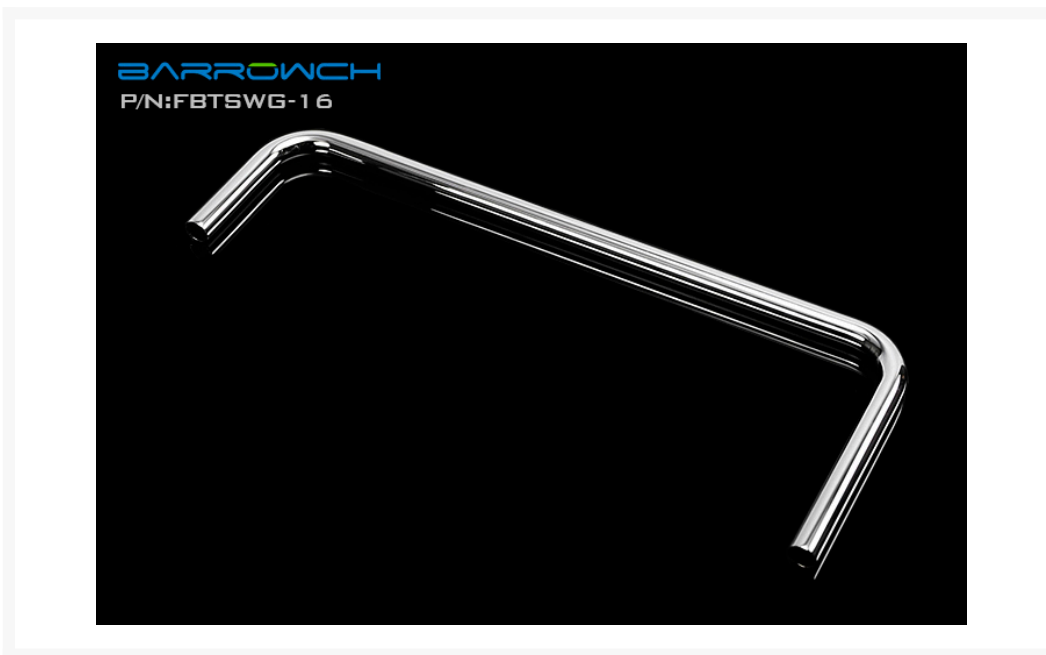

\$27.95

Barrowch 16mm pre-bending 90° chrome-plated copper rigid tube - double 90°

Product Images

Short Description

These tubes are designed to giving your loop a high grade professional finish. These really nice plated copper tubes come in straight, single 90 degree bend and double 90 degree bend.

Description

These tubes are designed to giving your loop a high grade professional finish. These really nice plated copper tubes come in straight, single 90 degree bend and double 90 degree bend.

Specifications

	Chrome
	16/15mm
	Copper

Additional Information

Brand	Barrowch
SKU	FBTSWG-16
Weight	2.0000
Color	Chrome
Material	Copper
Delivery	Bare
Vendor SKU/EAN	6937826662140