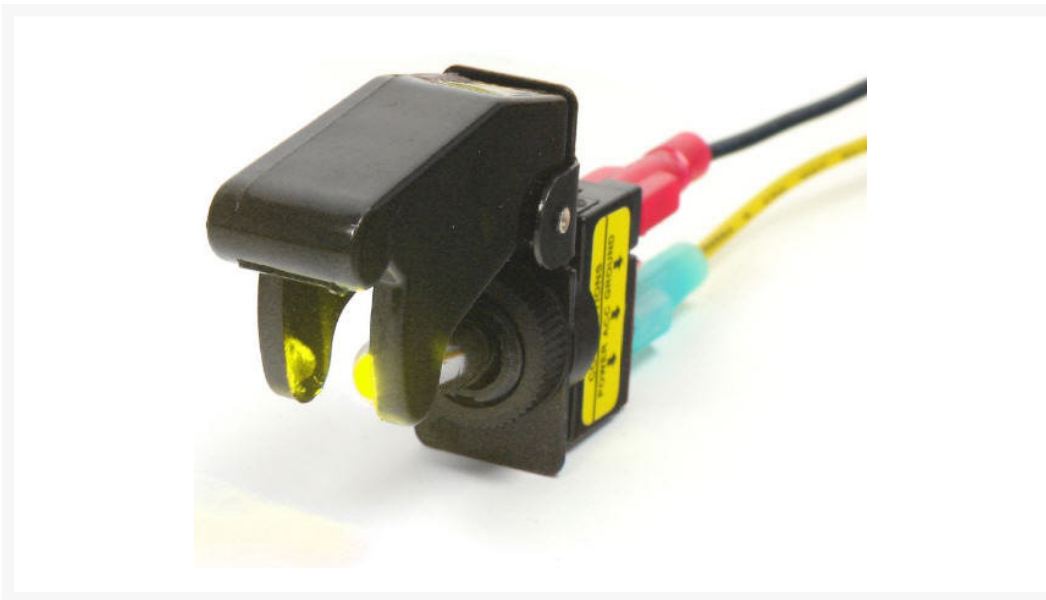

# Military Switch with Style Cover w/Amber LED

\$9.95

## Short Description

These are a great add on to any computer case or vehicle! They will control virtually any accessory you can throw at them up to 20 AMPS !!!! Racers use them to start the car, the military to fire missiles, and you can control lights or fans in your computer case, winches, NOS systems, amps and more!

## Description

These are a great add on to any computer case or vehicle! They will control virtually any accessory you can throw at them up to 20 AMPS !!!!

Racers use them to start the car, the military to fire missiles, and you can control lights or fans in your computer case, winches,

## Specifications

---

- LED Color: Amber
- Type: SPST
- Circuit: ON-OFF
- LED Illuminated or non-LED switch with safety toggle switch guards