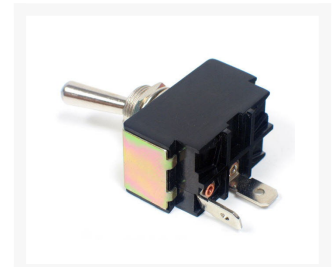

made in america

Military Switch with Style Cover - Solid Yellow

\$9.95

Product Images

Short Description

These are a great add on to any computer case or vehicle! They will control virtually any accessory you can throw at them up to 20 AMPS !!!! Racers use them to start the car, the military to fire missiles, and you can control lights or fans in your computer case, winches, NOS systems, amps and more!

Description

These are a great add on to any computer case or vehicle! They will control virtually any accessory you can throw at them up to 20 AMPS !!!!

Racers use them to start the car, the military to fire missiles, and you can control lights or fans in your computer case, winches,

NOS systems, amps and more!

The Military rocker switches currently offered are of either the lighted illuminated or non-illuminated toggle switch variety. Each Toggle switch comes with a choice of a colored guard.

For the LED switches, these are a true 12V LED's in the switch casing, which means you do not need to add additional resistors typical with some other LED lighted products.

Specifications

- LED Color: Choice
- Type: SPST
- Circuit: ON-OFF
- LED Illuminated or non-LED switch with safety toggle switch guards