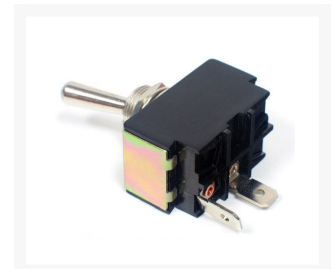

# Military Switch with Style Cover - Chrome

\$9.95

## Short Description

These are a great add on to any computer case or vehicle! They will control virtually any accessory you can throw at them up to 20 AMPS !!!! Racers use them to start the car, the military to fire missiles, and you can control lights or fans in your computer case, winches, NOS systems, amps and more!

The Military rocker switches currently offered are of either the lighted illuminated or non-illuminated toggle switch variety. Each Toggle switch comes with a choice of a colored guard.

For the LED switches, these are a true 12V LED's in the switch casing, which means you do not need to add additional resistors typical with some other LED lighted products.

## Specifications

---

- LED Color: Choice
- Type: SPST
- Circuit: ON-OFF
- LED Illuminated or non-LED switch with safety toggle switch guards