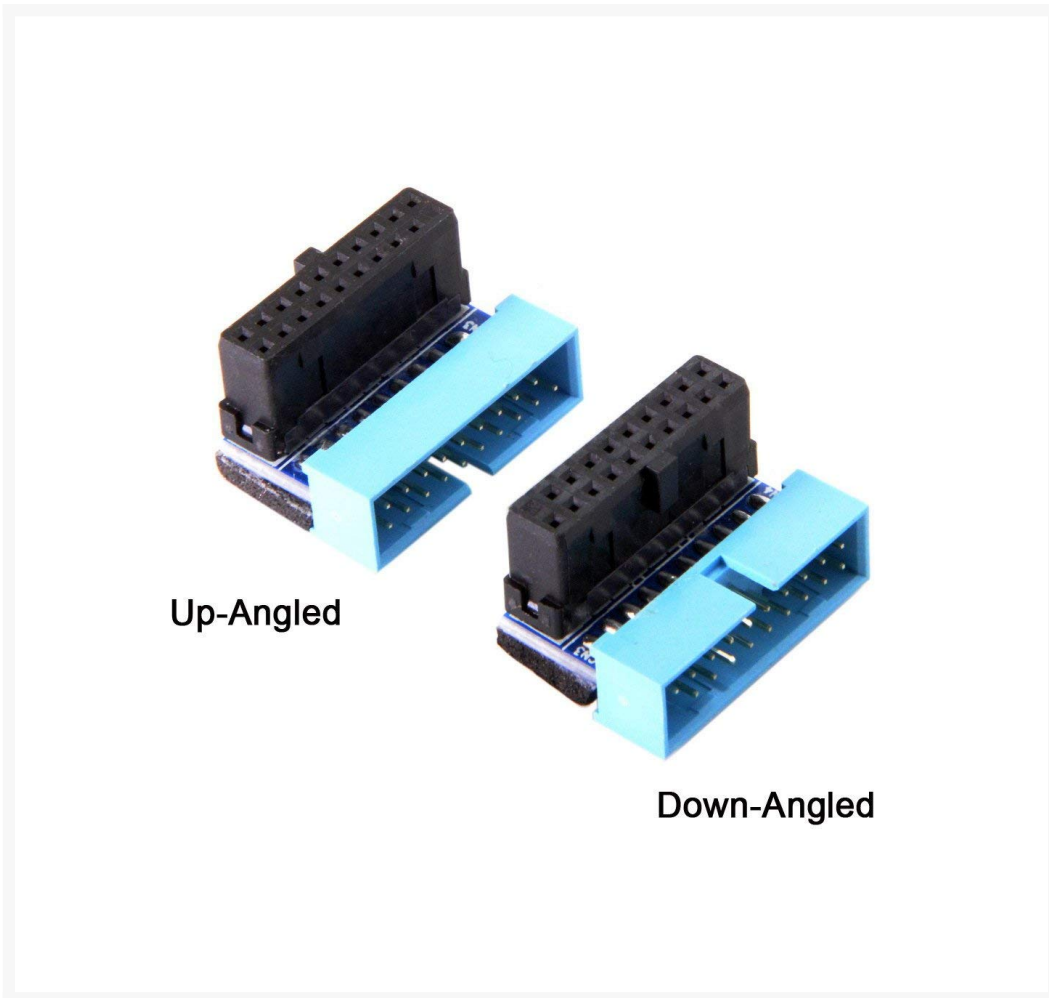

ae 90 Degree Angled USB 20-Pin Internal Header Mini Connector - Down Angle

\$2.95

Product Images

Short Description

These 90 Degree Angled USB 3.0 20-Pin Internal Header Mini Connector are great for changing the angle on internal USB header.

Description

These 90 Degree Angled USB 3.0 20-Pin Internal Header Mini Connector are great for changing the angle on internal USB header.

Additional Information

Brand	AE
SKU	AE-90-USB-DOWN-ANGLE
Weight	0.2000
Color	Blue
Connector Type	USB 3.0 19-Pin / 20-Pin IDC Connector
Gender	Male/Female Set
Pins	20