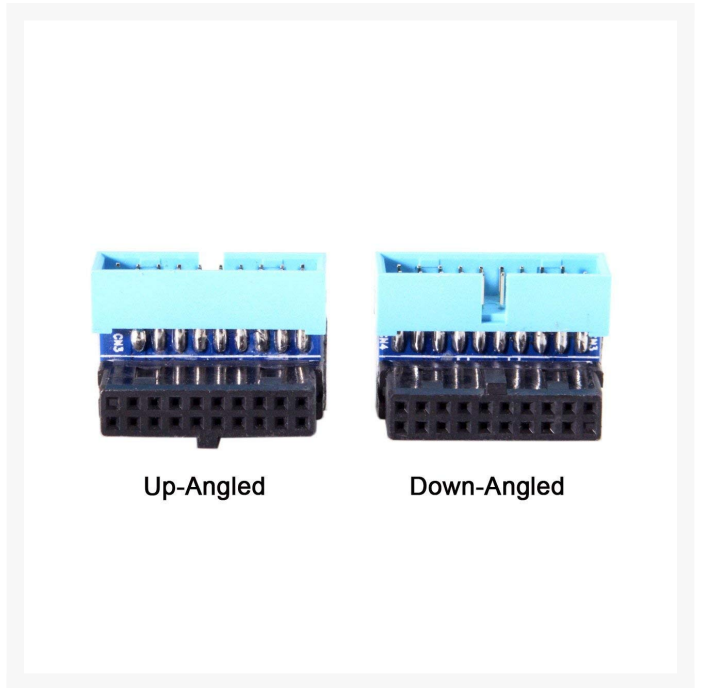

ae 90 Degree Angled USB 20-Pin Internal Header Mini Connector - Down Angle

\$2.95

Product Images

Short Description

These 90 Degree Angled USB 3.0 20-Pin Internal Header Mini Connector are great for changing the angle on internal USB header.

Description

These 90 Degree Angled USB 3.0 20-Pin Internal Header Mini Connector are great for changing the angle on internal USB header.

Additional Information

Brand	AE
SKU	AE-90-USB-DOWN-ANGLE
Weight	0.2000
Color	Blue
Connector Type	USB 3.0 19-Pin / 20-Pin IDC Connector
Gender	Male/Female Set
Pins	20