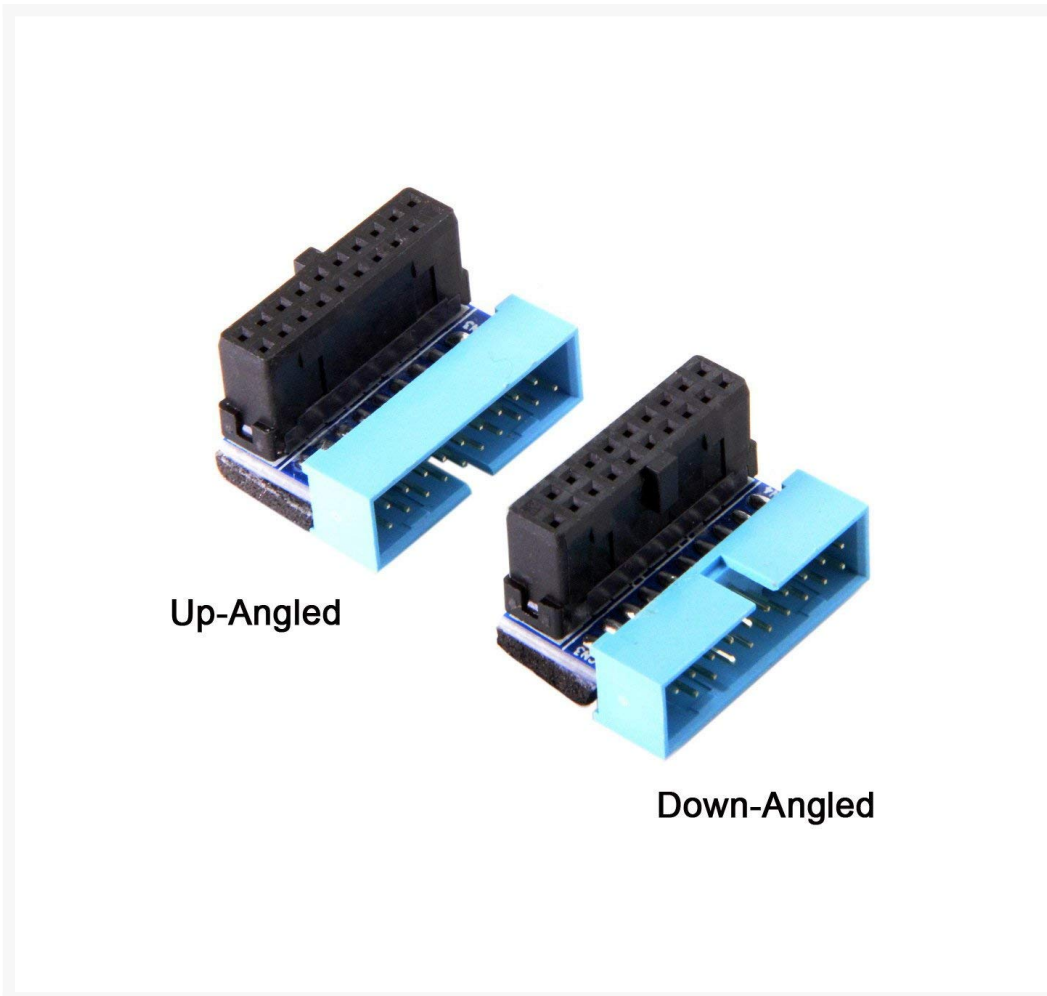

ae 90 Degree Angled USB 20-Pin Internal Header Mini Connector - Down Angle

\$2.95

Product Images

Short Description

These 90 Degree Angled USB 3.0 20-Pin Internal Header Mini Connector are great for changing the angle on internal USB header.

Description

These 90 Degree Angled USB 3.0 20-Pin Internal Header Mini Connector are great for changing the angle on internal USB header.

Additional Information

Brand	AE
SKU	AE-90-USB-DOWN-ANGLE
Weight	0.2000
Color	Blue
Connector Type	USB 3.0 19-Pin / 20-Pin IDC Connector
Gender	Male/Female Set
Pins	20