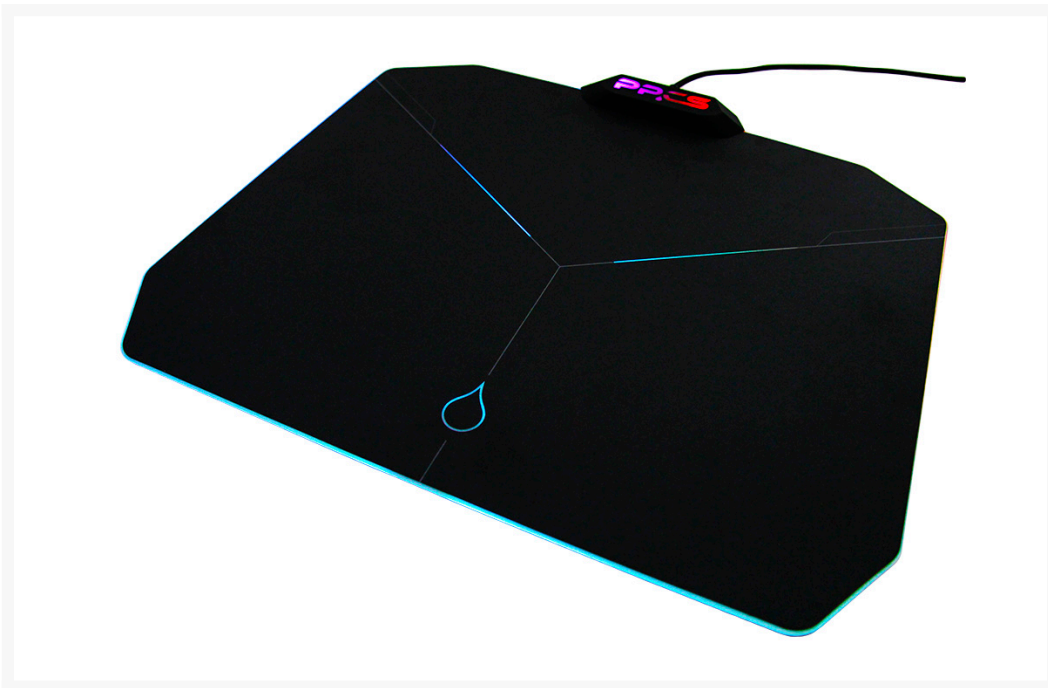

PPCS RGB Mouse Pad

\$39.95

Product Images

Short Description

These PPCS RGB Mouse Pad are a great addition to your PPCS gear with 7 different lighting modes, a non-slip base and measuring approx. 355mm x 255mm they will go great with any build.

Description

These PPCS RGB Mouse Pad are a great addition to your PPCS gear with 7 different lighting modes, a non-slip base and measuring approx. 355mm x 255mm they will go great with any build.

Additional Information

Brand	PPCS
SKU	PPCS-RGB-MOUSEPAD
Weight	2.0000
Color	Black
Connection Type	USB
LED Color	RGB
Mouse Accessory Type	Mouse Pad
Special Price	\$28.09