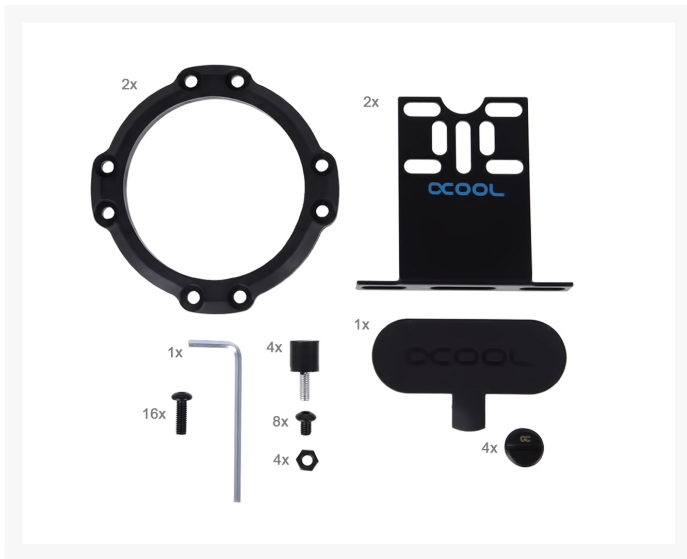

Alphacool Eisdecke D5 dual plexi top

\$80.95

Product Images

Short Description

Quiet, strong and spectacular! The Alphacool Eisdecke Plexi is the perfect pump top to take your pump to the next stage.

Description

Quiet, strong and spectacular! The Alphacool Eisdecke Plexi is the perfect pump top to take your pump to the next stage.

Features

Maximum flow capacity

Make your Alphacool DC-LT, Laing DDC, Eispumpe VPP755 or Laing D5 pump a show piece with this attachment! Thanks to the multiple 1/4" threads the Alphacool Eisdecke is the universal companion for every pump. With the Dual attachment you can even connect two pumps in series and maximize the performance of your water cooling.

Unlimited colour spectrum

The clear acrylic with pre-assembled RGB strip makes the Alphacool Plexi Eisdecke shine like a diamond. The 4-pin male RGB connector makes your top compatible with all common controllers. The new, patented screw plugs with their ultra-flat design nestle perfectly to the Eisdecke making a clean, sleek look.

Scope of Delivery

- 4x G ¼" Stop Fittings
- 2x Feet
- 8x M4 x6 Screws
- 4x M4 Nuts
- 4x M4 Dampening Screws
- 16x M4 x12 Screws
- 2x Pump Support Frame

Additional Information

Brand	Alphacool
SKU	AC-13312
Weight	2.2500
Color	Clear
Pump Type	Laing D5
Material	Plexiglass
Vendor SKU/EAN	4250197133128