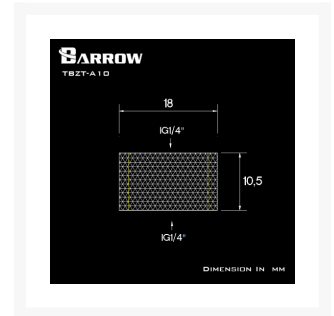

BARROW Barrow G1/4" 10.5mm Female to Female Extension Fitting - White

Special Price
\$3.36 was
\$3.95

Product Images

Short Description

The Barrow G1/4 Female to Female Extender allows you to extend your fitting port 10.5mm allowing larger fittings to be used or allowing connection of other fittings! A great solution for people not using tubing between very close blocks!

Description

The Barrow G1/4 Female to Female Extender allows you to extend your fitting port 10.5mm allowing larger fittings to be used or allowing connection of other fittings! A great solution for people not using tubing between very close blocks!

Specifications

Material: Brass

Dental regulations: G1 / 4 (common international regulatory teeth)

Quantity: 1PCS

Additional Information

Brand	Barrow
SKU	TBZT-A10-WH
Weight	0.1000
Special Order	No
Fitting Type	Extension
Fitting Size	1/4"
Fitting Angle	Straight
Fitting Finish	White
Vendor SKU/EAN	6937826607554
Special Price	\$3.36