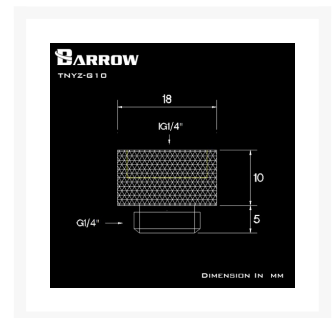

BARROW Barrow G1/4" 10mm Male to Female Extension Fitting - White

\$2.95

Product Images

Short Description

Barrow G1/4 Male to Female Extenders allow you to extend your fitting port 10mm allowing larger fittings to be used or allowing connection of other fittings! A great solution for people not using tubing between very close blocks!

Description

Barrow G1/4 Male to Female Extenders allow you to extend your fitting port 10mm allowing larger fittings to be used or allowing connection of other fittings! A great solution for people not using tubing between very close blocks!

Specifications

Material: Brass

Dental regulations: G1 / 4 (common international regulatory teeth)

Quantity: 1PCS

Additional Information

Brand	Barrow
SKU	TNYZ-G10-WH
Weight	0.1000
Special Order	No
Fitting Type	Extension
Fitting Size	1/4"
Fitting Angle	Straight
Fitting Finish	White
Vendor SKU/EAN	6937826607639