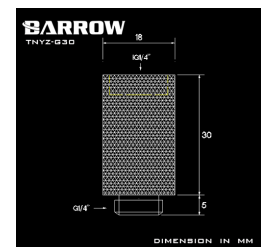

# **BARROW** Barrow G1/4" 30mm Male to Female Extension Fitting - White

\$4.95

## Short Description

---

Barrow G1/4 Male to Female Extenders allow you to extend your fitting port 30mm allowing larger fittings to be used or allowing connection of other fittings! A great solution for people not using tubing between very close blocks!

## Description

---

Barrow G1/4 Male to Female Extenders allow you to extend your fitting port 30mm allowing larger fittings to be used or allowing connection of other fittings! A great solution for people not using tubing between very close blocks!