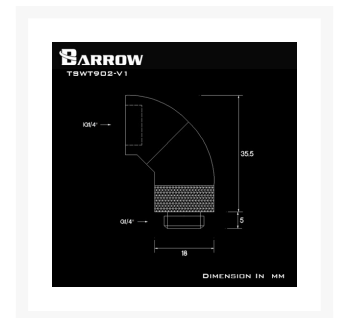

BARROW Barrow G1/4" 90 Degree Male to Female Dual Rotary Snake Adapter - White

\$13.95

Product Images

Short Description

The Barrow G1/4 Thread 90-Degree Dual Rotary Snake Adapter can rotate its spout full around (360°) so the 90° angle can be in precisely the direction needed.

Description

The Barrow G1/4 Thread 90-Degree Dual Rotary Snake Adapter can rotate its spout full around (360°) so the 90° angle can be in precisely the direction needed. The smooth design reduces coolant flow restriction and the nickel plated brass construction provides durability, ensuring a long lifespan for the part.

Specifications

Material: Brass

Dental regulations: G1 / 4 (common international regulatory teeth)

Quantity: 1PCS

Additional Information

Brand	Barrow
SKU	TSWT902-V1-WH
Weight	0.1000
Special Order	No
Fitting Type	Adapter
Fitting Size	1/4"
Fitting Angle	90 Degree
Fitting Finish	White
Vendor SKU/EAN	6937826692154