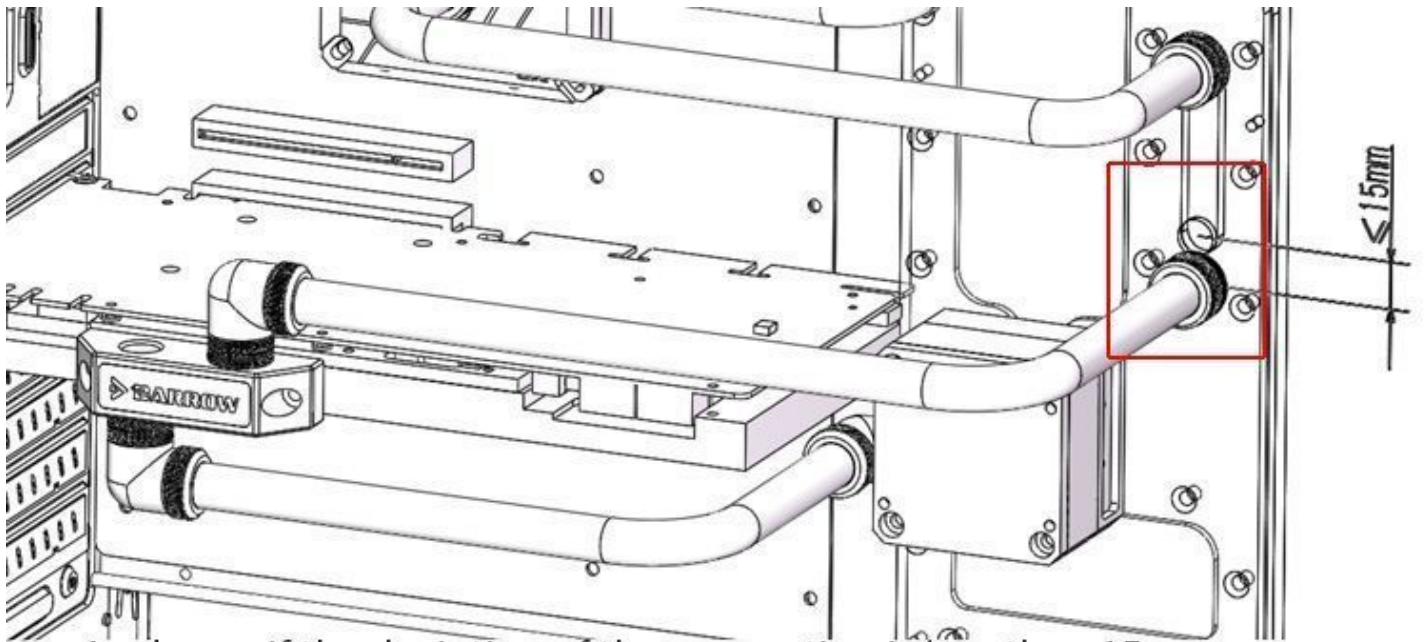

BARROW

Barrow G1/4" 360° Rotary Offset Adapter Fitting - White

\$12.95

Product Images

Short Description

This adapter fitting allows for fine adjustment of hard tube angles. With plus or minus 6mm of adjustment you can get perfectly parallel tubing runs by using this unique fitting.

Description

This adapter fitting allows for fine adjustment of hard tube angles. With plus or minus 15mm of adjustment you can get perfectly parallel tubing runs by using this unique fitting.

As shown, if the deviation of the connection is less than 15 mm, please use offset adapter to connect it as shown below

1. Adapter can be 360° rotation;

2. It has 6MM central spacing of Interface between two connector;

3. Product material: POM+Brass;

4. Thread specification: G1/4;

5. Product quantity: 1PCS;

6. In case of product appearance structure upgrade, without further notice, in