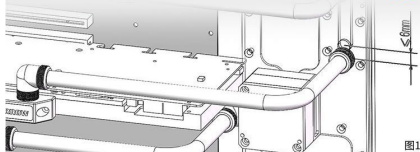

Applicable scenarios

适用场景

04