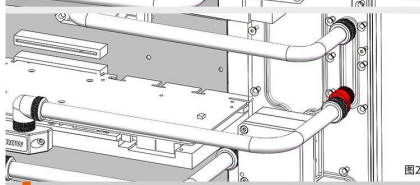

360°rotation offset adapter

Lightweight/Convenient/Durable/Professional

Lightweight

Convenient

Durable

Professional

Multiple application environments

多种适用环境

It can be used in various environments, and the maximum support radius of hole position offset is 15mm

01

It can pass high strength fatigue test

耐高強度疲勞測試

POM can withstand high fatigue strength, which makes it easy to deal with the internal temperature of water cooling system

02

Lightweight

轻量化

The impact resistant and lightweight POM material reduces the overall weight, which is only 17.2g

03

Applicable scenarios

适用场景

04

图1

图2