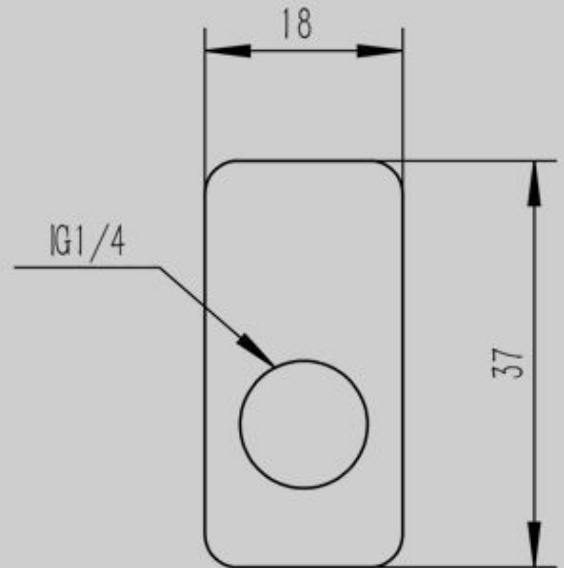

1. Adapter can be 360° rotation;

2. It has 6MM central spacing of Interface between two connector;

3. Product material: POM+Brass;

4. Thread specification: G1/4;

5. Product quantity: 1PCS;

6. In case of product appearance structure upgrade, without further notice, in

kind prevail.

Appearance size

外观尺寸

05

Additional Information

Brand	Barrow
SKU	TX360PZ-WH
Weight	0.1000
Special Order	No
Fitting Type	Adapter
Fitting Size	1/4"
Fitting Angle	Snake Style
Fitting Finish	White
Vendor SKU/EAN	6937826692086