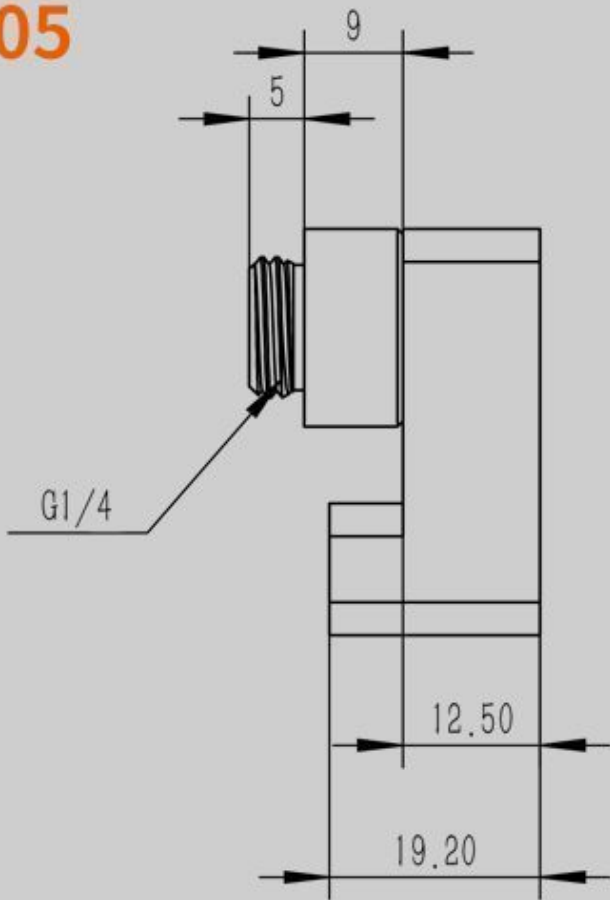

BARROW

Barrow G1/4" 360° Rotary Offset Adapter Fitting - White

\$12.95

Product Images

Short Description

This adapter fitting allows for fine adjustment of hard tube angles. With plus or minus 6mm of adjustment you can get perfectly parallel tubing runs by using this unique fitting.

Description

This adapter fitting allows for fine adjustment of hard tube angles. With plus or minus 15mm of adjustment you can get perfectly parallel tubing runs by using this unique fitting.

As shown, if the deviation of the connection is less than 15 mm, please use offset adapter to connect it as shown below

1. Adapter can be 360° rotation;

2. It has 6MM central spacing of Interface between two connector;

3. Product material: POM+Brass;

4. Thread specification: G1/4;

5. Product quantity: 1PCS;

6. In case of product appearance structure upgrade, without further notice, in

kind prevail.

Appearance size

外观尺寸

05

Additional Information

Brand	Barrow
SKU	TX360PZ-WH
Weight	0.1000
Special Order	No
Fitting Type	Adapter
Fitting Size	1/4"
Fitting Angle	Snake Style
Fitting Finish	White
Vendor SKU/EAN	6937826692086