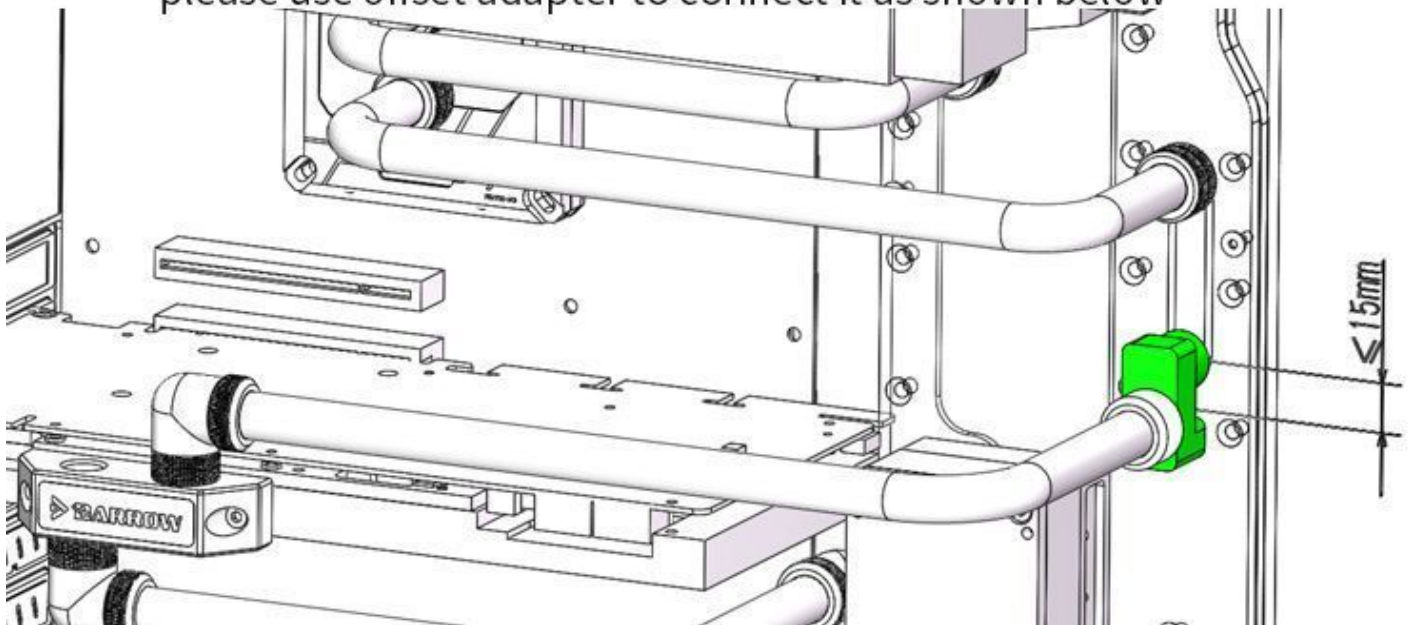

BARROW

Barrow G1/4" 360° Rotary Offset Adapter Fitting - White

\$12.95

Product Images

Short Description

This adapter fitting allows for fine adjustment of hard tube angles. With plus or minus 6mm of adjustment you can get perfectly parallel tubing runs by using this unique fitting.

Description

This adapter fitting allows for fine adjustment of hard tube angles. With plus or minus 15mm of adjustment you can get perfectly parallel tubing runs by using this unique fitting.

As shown, if the deviation of the connection is less than 15 mm, please use offset adapter to connect it as shown below

1. Adapter can be 360° rotation;

2. It has 6MM central spacing of Interface between two connector;

3. Product material: POM+Brass;

4. Thread specification: G1/4;

5. Product quantity: 1PCS;

6. In case of product appearance structure upgrade, without further notice, in