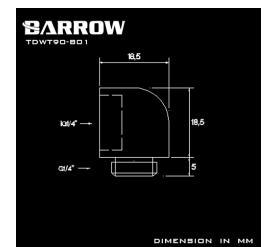

BARROW Barrow G1/4" 90 Degree Male to Female Angled Adaptor Fitting - White

$4.95

Product Images