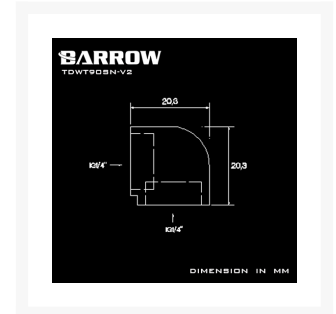

BARROW Barrow G1/4" 90 Degree Female to Female Angled Adaptor Fitting - White

\$4.95

Product Images

Short Description

Change direction sharply or angle components easily. Compatible with any G1/4" Fittings. Low profile fitting, perfect for tight systems and small builds.

Description

Change direction sharply or angle components easily. Compatible with any G1/4" Fittings. Low profile fitting, perfect for tight systems and small builds.

Specifications

Material: Brass

Dental regulations: G1 / 4 (common international regulatory teeth)

Quantity: 1PCS

Additional Information

Brand	Barrow
SKU	TDWT90SN-V2-WH
Weight	0.1000
Special Order	No
Fitting Type	Adapter
Fitting Size	1/4"
Fitting Angle	90 Degree
Fitting Finish	White
Vendor SKU/EAN	6937826607745