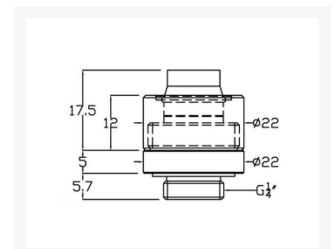

# Bitspower G1/4" Black Sparkle Compression Fitting CC6 Ultimate For ID 7/16" OD 5/8" Tube

\$10.50

## Short Description

Bitspower G1/4" Black Sparkle Compression Fitting CC6 Ultimate For ID 7/16" OD 5/8" Tube

## Features

---

- Special Design for PC Water Cooling
- Perfect Surface treatment
- TRUE Hi-Flow
- Hidden O-Ring Design
- Compression Fitting Designed For ID 7/16" (11MM) with OD 5/8" (15.875MM)

## Specifications

---

- Material : Hi Quality Brass with Black Sparkle coating
- Thread : G1/4"
- Tubing Size : ID 7/16" With OD 5/8" (thin wall PVC type tubing)