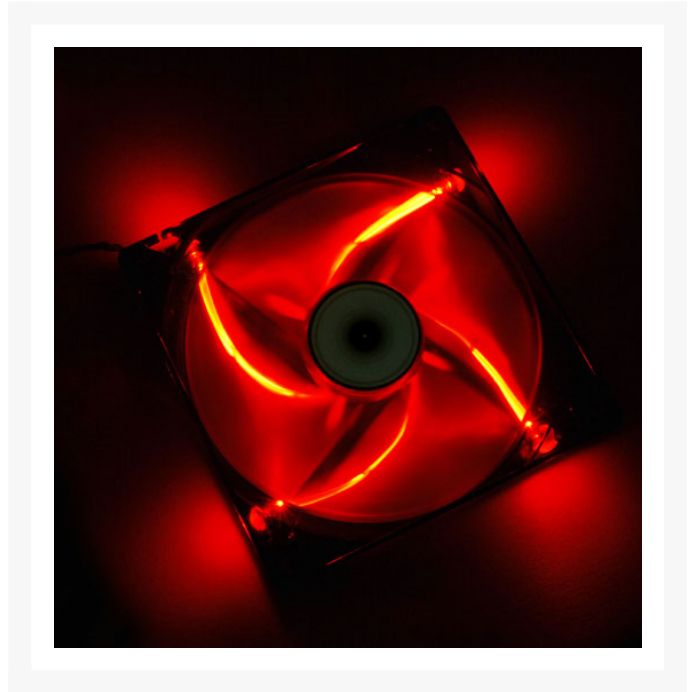

Prolimatech 140mm Red Vortex High Performance Fan

Special Price
\$6.95 was
\$12.99

Product Images

Short Description

Prolimatech Red Vortex comes in 140x25x25mm, has four Ruby-Red LED, and is perfectly balanced between performance and noise. Who says you can't have best of both worlds? Best of all, it is designed to work optimally with Prolimatech's Armageddon. Red Vortex will keep your Armageddon and your CPU cool while humming at a lowly 17 dB. So pick one up now! We promise you will be amazed.

Description

Prolimatech Red Vortex comes in 140x25x25mm, has four Ruby-Red LED, and is perfectly balanced between performance and noise. Who says you can't have best of both worlds? Best of all, it is designed to work optimally with Prolimatech's Armageddon. Red Vortex will keep your Armageddon and your CPU cool while humming at a lowly 17 dB. So pick one up now! We promise you will be amazed.

Features

- Specifically designed to work with Prolimatech Armageddon for best performance to noise ratio.
- Stable bearing for long life operation at minimal noise level.
- Quality material used in fan blades for a solid structure design.
- Quad Ruby Red LED.

Specifications

Dimension	(L)140mm X (W)140mmX (H)25mm
Bearing Type	Sleeve bearing
Rated Voltage	12 VDC
Operating Voltage Range	7~13.8 VDC
Rated Current	0.2 Max.Amp
Rated Power	2.4 Max.Watt
Rated Speed	1000±100RPM
Airflow	87 Max.CFM
Noise Level	18.1 dBA
Net Weight	162 Gram
Connector	Terminal Connector(3-pin plus 4-pin molex)
LED	Red