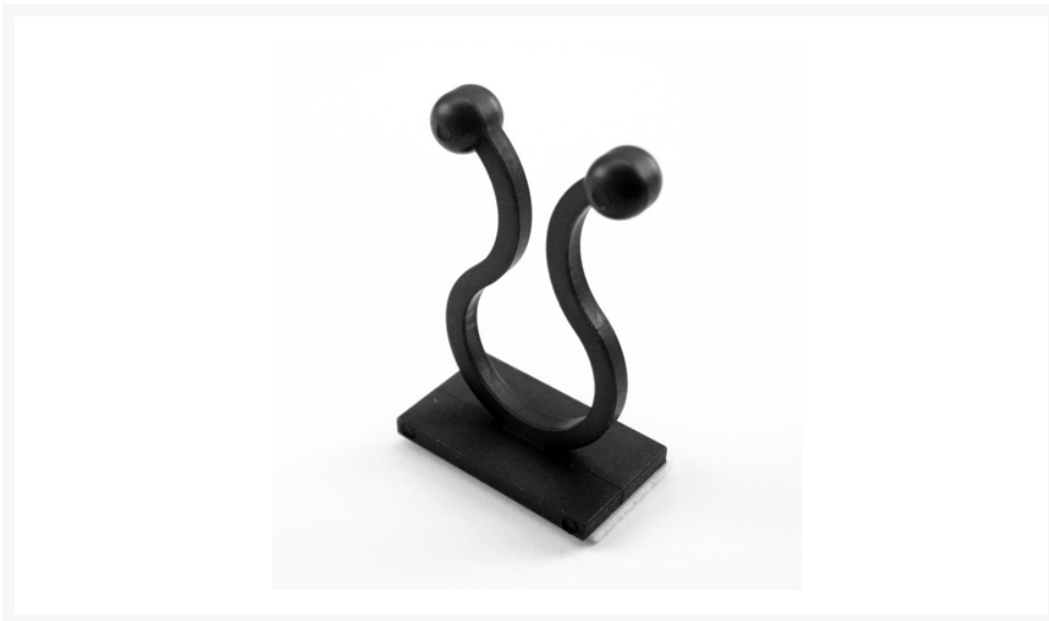

mod/smart

Mod/Smart Twist Lock Mount 5/8 Inch - Black

\$0.79

Product Images

Short Description

MOD/SMART (*TCM) Twist Lock Mounts offer a fast and economical way to securely position, route and mount wire, cable, or tubing. featuring a twist lock closure so wires can be removed after assembly if desired. No holes to drill or screws to turn because this Lock Mount is backed with polyethylene foam tape that is extremely easy to install just peel and stick.

Description

MOD/SMART (*TCM) Twist Lock Mounts offer a fast and economical way to securely position, route and mount wire, cable, or tubing. featuring a twist lock closure so wires can be removed after assembly if desired. No holes to drill or screws to turn because this Lock Mount is backed with polyethylene foam tape that is extremely easy to install just peel and stick. The Twist Lock Mount

also provides excellent conform-ability, high temperature and solvent resistance, in addition to a high ultimate bond strength. The reusable Twist Lock Mount is molded to be tough and resilient.

*True Color Match (TCM) - An Exclusive Process which provides consistent coloring to an entire product line therefore improving aesthetics by color matching. Partnered with PrimoChill's watercooling product line, you can be sure all your wire management and cooling loop parts will perfectly match! The days of UV Pinkish mismatched with your UV Red sleeving....is GONE.

Installation Note: The mounting surface should be smooth, clean, and dry to insure a secure adhesion.

Features

Features:

- Economical and reusable
- Tough and Resilient
- Low Profile friendly
- 8 True Color Match choices, including 7 UV reactive colors.
- Easy, no tool, installation.