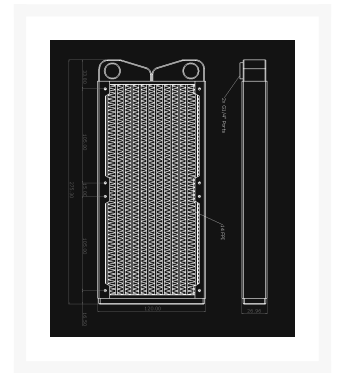

Swiftech Radiator - Hydrae GT Series - 240

\$49.95

Product Images

Short Description

We are proud to announce that Swiftech will be revamping its entire radiator product line under the Hydrae product line. The first Hydrae release starts with the GT Series which is already available in single 120 mm, dual 120 mm and triple 120 mm.

Description

We are proud to announce that Swiftech will be revamping its entire radiator product line under the Hydrae product line. The first Hydrae release starts with the GT Series which is already available in single 120 mm, dual 120 mm and triple 120 mm.