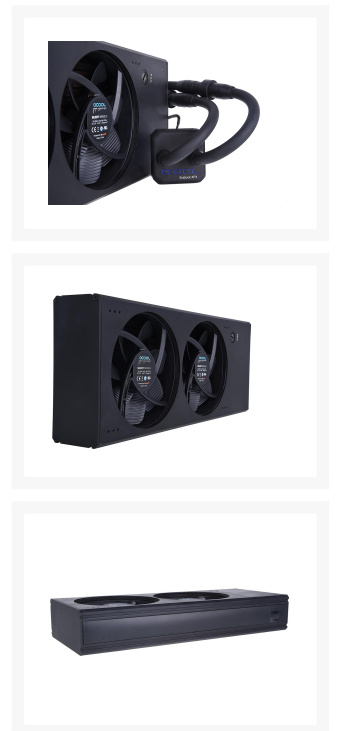

Alphacool Eisbaer Extreme liquid CPU cooler 280 - black edition

$273.95

Product Images