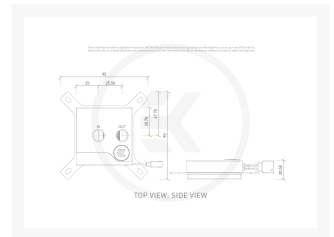

EK-Supremacy Classic RGB - Nickel/Plexi

$69.99

Product Images

Short Description

EK-Supremacy Classic RGB is a high-end, quality CPU water block for modern Intel processors. It features a classic, market-proven design that will perfectly fit the needs of core enthusiasts and demanding users as well!