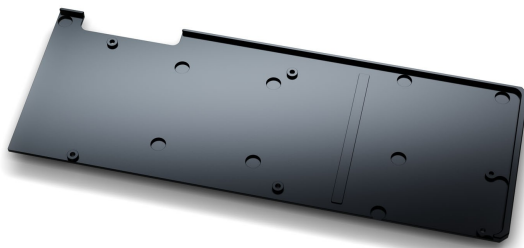

EK-Vector RTX Custom Wood Backplate - Maple

\$49.95

Product Images

Uncoated

Short Description

Looking for a way to set your Rig apart from the rest? Well these Custom Wooden Backplates are a perfect way to do just that. These Backplates come in 3 different types of wood Maple, Cherry and Mahogany and can come either coated or uncoated (for those that want to coat or stain the wood themselves)

Description

Looking for a way to set your Rig apart from the rest? Well these Custom Wooden Backplates are a perfect way to do just that. These Backplates come in 3 different types of wood Maple, Cherry and Mahogany and can come either coated or uncoated (for those that want to coat or stain the wood themselves)

These Backplates will come ready to install with double sided tape attached to the backside of the backplate.

PLEASE NOTE: These backplates require a EK backplate to work DO NOT attach these directly to your GPU. These items may vary from the original picture due to the fact they are made of wood and the grain will not be the same

EK-Vector RTX Backplate - Black is a CNC machined retention backplate made from black anodized aluminum, that fits all EK-Vector RTX 2080 and EK-Vector RTX 2080 Ti water blocks.

Backplate covers the whole length of graphics cards PCB, serves as an aesthetic add-on and also provides passive cooling for the backside of the voltage regulation module (VRM) and the GPU core.