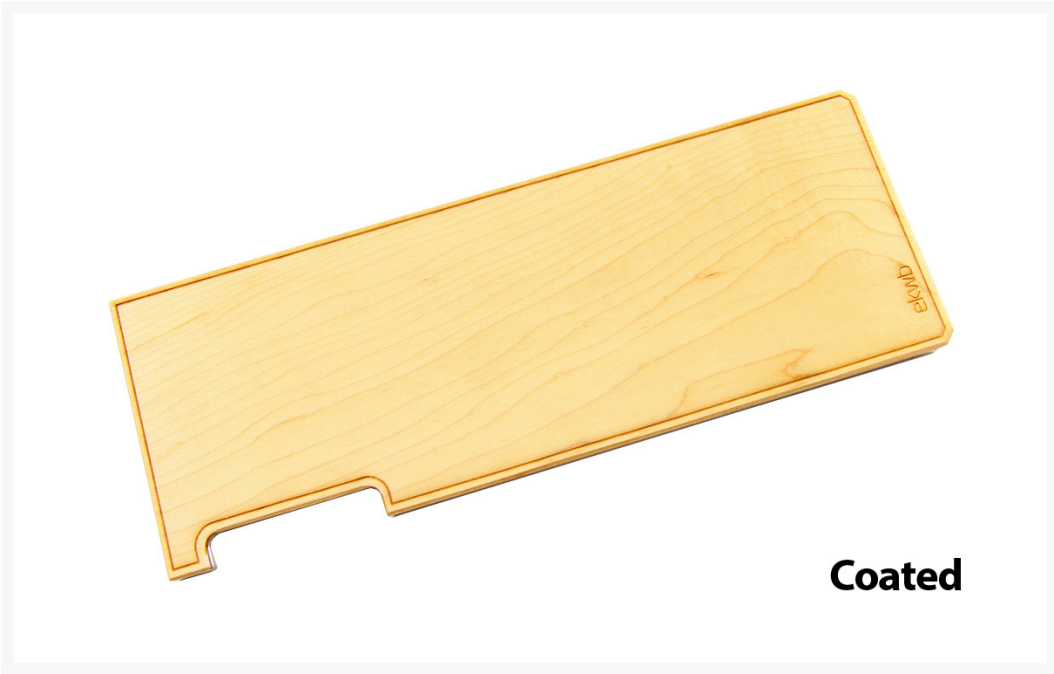

EK-Vector RTX Custom Wood Backplate - Maple

\$49.95

Product Images

Uncoated

Short Description

Looking for a way to set your Rig apart from the rest? Well these Custom Wooden Backplates are a perfect way to do just that. These Backplates come in 3 different types of wood Maple, Cherry and Mahogany and can come either coated or uncoated (for those that want to coat or stain the wood themselves)

Description

Looking for a way to set your Rig apart from the rest? Well these Custom Wooden Backplates are a perfect way to do just that. These Backplates come in 3 different types of wood Maple, Cherry and Mahogany and can come either coated or uncoated (for those that want to coat or stain the wood themselves)

These Backplates will come ready to install with double sided tape attached to the backside of the backplate.

PLEASE NOTE: These backplates require a EK backplate to work DO NOT attach these directly to your GPU. These items may vary from the original picture due to the fact they are made of wood and the grain will not be the same

EK-Vector RTX Backplate - Black is a CNC machined retention backplate made from black anodized aluminum, that fits all EK-Vector RTX 2080 and EK-Vector RTX 2080 Ti water blocks.

Backplate covers the whole length of graphics cards PCB, serves as an aesthetic add-on and also provides passive cooling for the backside of the voltage regulation module (VRM) and the GPU core.