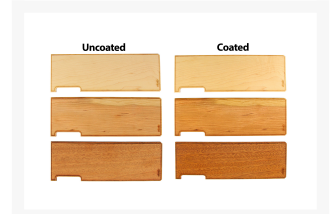

EK-Vector RTX Custom Wood Backplate - Maple

\$49.95

Product Images

Uncoated

Short Description

Looking for a way to set your Rig apart from the rest? Well these Custom Wooden Backplates are a perfect way to do just that. These Backplates come in 3 different types of wood Maple, Cherry and Mahogany and can come either coated or uncoated (for those that want to coat or stain the wood themselves)

Description

Looking for a way to set your Rig apart from the rest? Well these Custom Wooden Backplates are a perfect way to do just that. These Backplates come in 3 different types of wood Maple, Cherry and Mahogany and can come either coated or uncoated (for those that want to coat or stain the wood themselves)

These Backplates will come ready to install with double sided tape attached to the backside of the backplate.

PLEASE NOTE: These backplates require a EK backplate to work DO NOT attach these directly to your GPU. These items may vary from the original picture due to the fact they are made of wood and the grain will not be the same

EK-Vector RTX Backplate - Black is a CNC machined retention backplate made from black anodized aluminum, that fits all EK-Vector RTX 2080 and EK-Vector RTX 2080 Ti water blocks.

Backplate covers the whole length of graphics cards PCB, serves as an aesthetic add-on and also provides passive cooling for the backside of the voltage regulation module (VRM) and the GPU core.