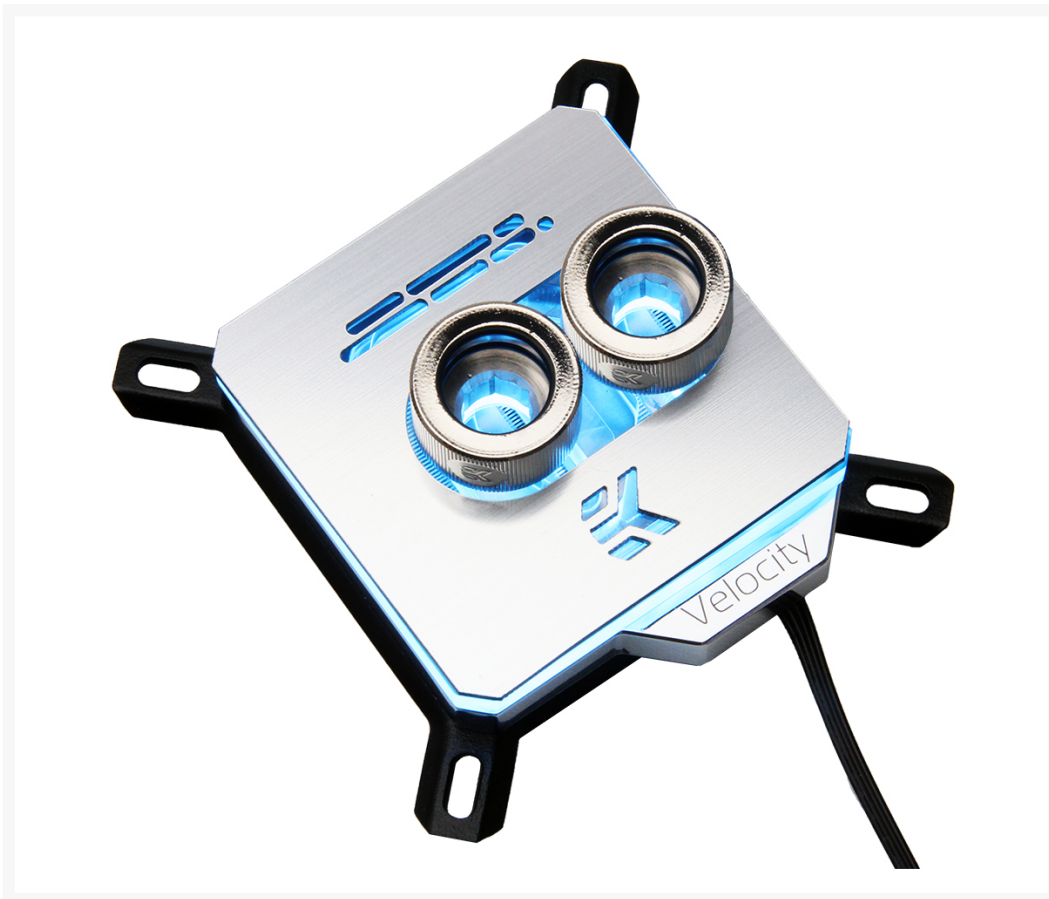

 **EK-Velocity RGB - Custom
Metallic Series - Silver** **\$129.95**

Product Images

Short Description

Ready to put a little style in that build and really make it stand out in a crowd? Then check out our Custom Metallic Series tops for the EKWB Velocity blocks. These tops come in either Gold, Silver or Bronze and are adhered directly onto the top of the block.

Description

Ready to put a little style in that build and really make it stand out in a crowd? Then check out our Custom Metallic Series tops for the EKWB Velocity blocks. These tops come in either Gold, Silver or Bronze and are adhered directly onto the top of the block.

EK® Velocity series CPU water blocks embed the 5th generation of the award-winning EK® CPU water block

cooling engine, further tweaked for performance and optimal coolant flow! Low hydraulic flow restriction enables this product to be used in setups using weaker water pumps or lower pump speeds for added silent operation, while still achieving top performance! The water block also comes with the most sophisticated RGB lightning implementation on the market to this day. A total of 24 LEDs are housed under the aesthetic shroud.

The purest copper available on the market is used for the EK-Velocity cold plate which is precisely machined to a dense micro-fin structure. The contact surface itself is machine polished for a better contact with the CPU IHS. This version of the water block features a nickel-plated cold plate with a CNC machined glass like Acrylic top piece.