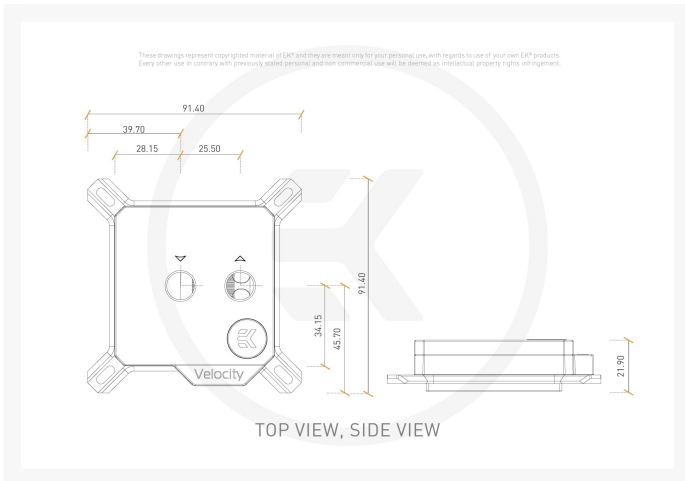

Short Description

Ready to put a little style in that build and really make it stand out in a crowd? Then check out our Custom Metallic Series tops for the EKWB Velocity blocks. These tops come in either Gold, Silver or Bronze and are adhered directly onto the top of the block.

Description

Ready to put a little style in that build and really make it stand out in a crowd? Then check out our Custom Metallic Series tops for the EKWB Velocity blocks. These tops come in either Gold, Silver or Bronze and are adhered directly onto the top of the block.

Note: These will work with either the RGB or D-RGB Velocity blocks

EK-Velocity is the new high-performance flagship premium quality CPU water block for modern Intel processors. It features a fresh design that will enable a vast number of variations and options for enthusiasts and demanding users as well!

EK® Velocity series CPU water blocks embed the 5th generation of the award-winning EK® CPU water block