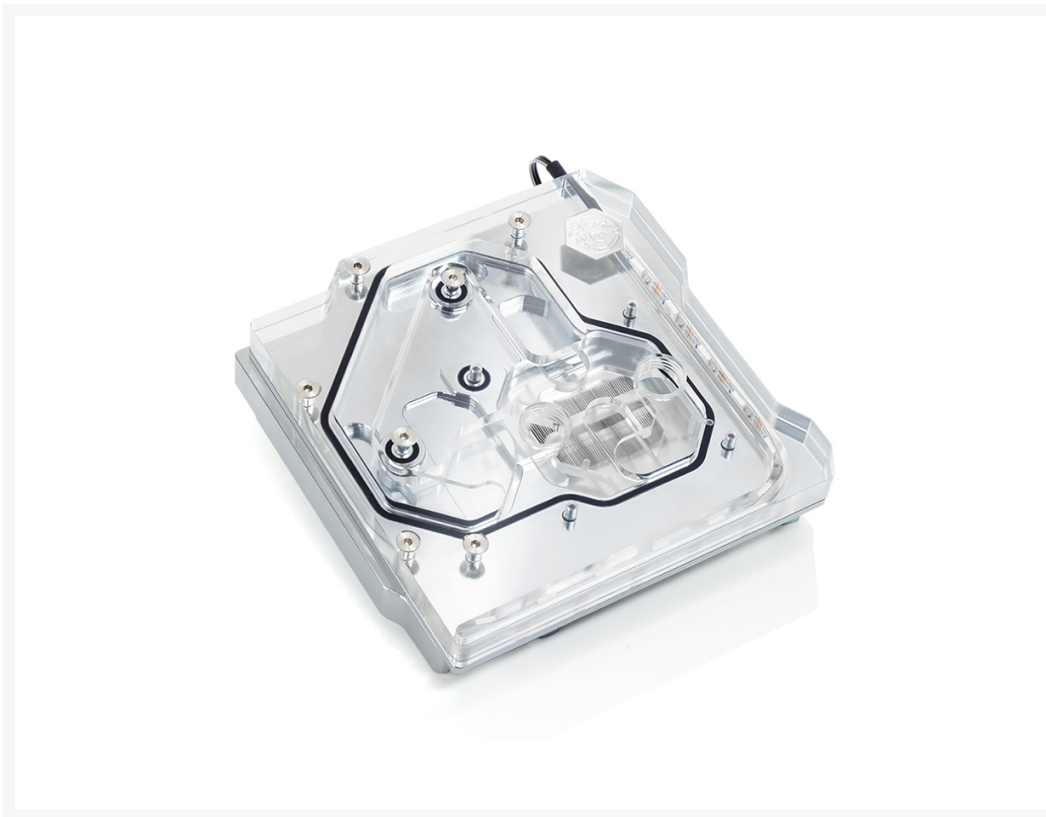

Bitspower Mono Block for ROG Maximus XI Extreme

\$155.95

Product Images

Short Description

The most important components of your motherboards deserve to receive the best heat management possible, which is why Bitspower expertly designed the Intel Z390 series mono block to simultaneously cool the CPU and VRMs. Featuring a direct water injection design, the CPU is firstly chilled with the coldest water, then the liquid is redirected over the VRMs, keeping everything at a low temperature for maximum performance.

Description

Bitspower Mono Block for ROG Maximus XI Extreme

The most important components of your motherboards deserve to receive the best heat management possible, which is why Bitspower expertly designed the Intel Z390 series mono block to simultaneously cool the CPU and VRMs. Featuring a direct water injection design, the CPU is firstly chilled with the coldest water, then the liquid is redirected over the VRMs, keeping everything at a low temperature for maximum performance.

Made of clear acrylic, the top layer of the mono block offers not only an efficient water channel design, but also a unique look to complement your PC style, while the base layer is made of high quality copper and molded to tightly fit over the CPU and VRMs, offering the best heat transfer possible. Additionally, the Bitspower Intel Z390 series mono block is equipped with Bitspower Digital RGB LEDs, the Z390 series mono block is sure to become the center piece of your rig with its easy to control light effects.

Features

1. Block TOP Cover Made of Hi-Quality Acrylic.
2. Block Base Made of Hi-Quality C1100 Copper.
3. Block Base with High Durability Nickel Finished in Silver.
4. RoHS Compliant.

Specifications

Thread : G1/4" x 2