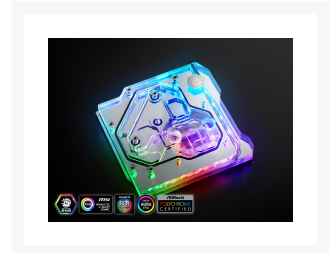

Bitspower Mono Block for ROG Maximus XI Extreme

\$155.95

Product Images

Short Description

The most important components of your motherboards deserve to receive the best heat management possible, which is why Bitspower expertly designed the Intel Z390 series mono block to simultaneously cool the CPU and VRMs. Featuring a direct water injection design, the CPU is firstly chilled with the coldest water, then the liquid is redirected over the VRMs, keeping everything at a low temperature for maximum performance.

Description

Bitspower Mono Block for ROG Maximus XI Extreme

The most important components of your motherboards deserve to receive the best heat management possible, which is why Bitspower expertly designed the Intel Z390 series mono block to simultaneously cool the CPU and VRMs. Featuring a direct water injection design, the CPU is firstly chilled with the coldest water, then the liquid is redirected over the VRMs, keeping everything at a low temperature for maximum performance.

Made of clear acrylic, the top layer of the mono block offers not only an efficient water channel design, but also a unique look to complement your PC style, while the base layer is made of high quality copper and molded to tightly fit over the CPU and VRMs, offering the best heat transfer possible. Additionally, the Bitspower Intel Z390 series mono block is equipped with Bitspower Digital RGB LEDs, the Z390 series mono block is sure to become the center piece of your rig with its easy to control light effects.

Features

1. Block TOP Cover Made of Hi-Quality Acrylic.
2. Block Base Made of Hi-Quality C1100 Copper.
3. Block Base with High Durability Nickel Finished in Silver.
4. RoHS Compliant.

Specifications

Thread : G1/4" x 2