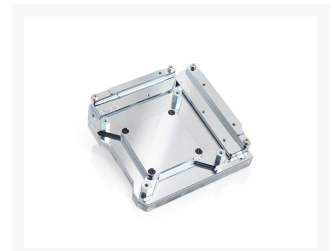

Bitspower Mono Block for ROG Maximus XI Extreme

\$155.95

Product Images

Short Description

The most important components of your motherboards deserve to receive the best heat management possible, which is why Bitspower expertly designed the Intel Z390 series mono block to simultaneously cool the CPU and VRMs. Featuring a direct water injection design, the CPU is firstly chilled with the coldest water, then the liquid is redirected over the VRMs, keeping everything at a low temperature for maximum performance.

Description

Bitspower Mono Block for ROG Maximus XI Extreme

The most important components of your motherboards deserve to receive the best heat management possible, which is why Bitspower expertly designed the Intel Z390 series mono block to simultaneously cool the CPU and VRMs. Featuring a direct water injection design, the CPU is firstly chilled with the coldest water, then the liquid is redirected over the VRMs, keeping everything at a low temperature for maximum performance.

Made of clear acrylic, the top layer of the mono block offers not only an efficient water channel design, but also a unique look to complement your PC style, while the base layer is made of high quality copper and molded to tightly fit over the CPU and VRMs, offering the best heat transfer possible. Additionally, the Bitspower Intel Z390 series mono block is equipped with Bitspower Digital RGB LEDs, the Z390 series mono block is sure to become the center piece of your rig with its easy to control light effects.

Features

1. Block TOP Cover Made of Hi-Quality Acrylic.
2. Block Base Made of Hi-Quality C1100 Copper.
3. Block Base with High Durability Nickel Finished in Silver.
4. RoHS Compliant.

Specifications

Thread : G1/4" x 2