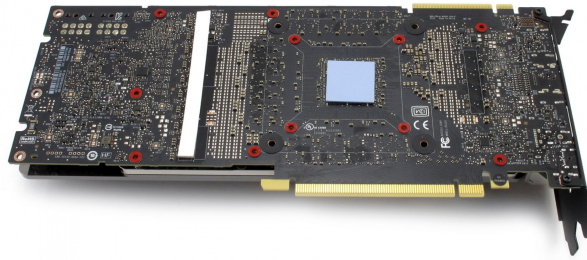

# XSPC Razor RTX 2080 Ti / 2080 Backplate

\$29.95

## Short Description

---

Backplate for founders edition and reference design RTX 2080 Ti and 2080 cards.

## Description

---

Backplate for founders edition and reference design RTX 2080 Ti and 2080 cards.

### Technical Details

- Dimensions: 263.8 x 96.4 x 4mm
- Material: Aluminium
- Polished chamfered edge