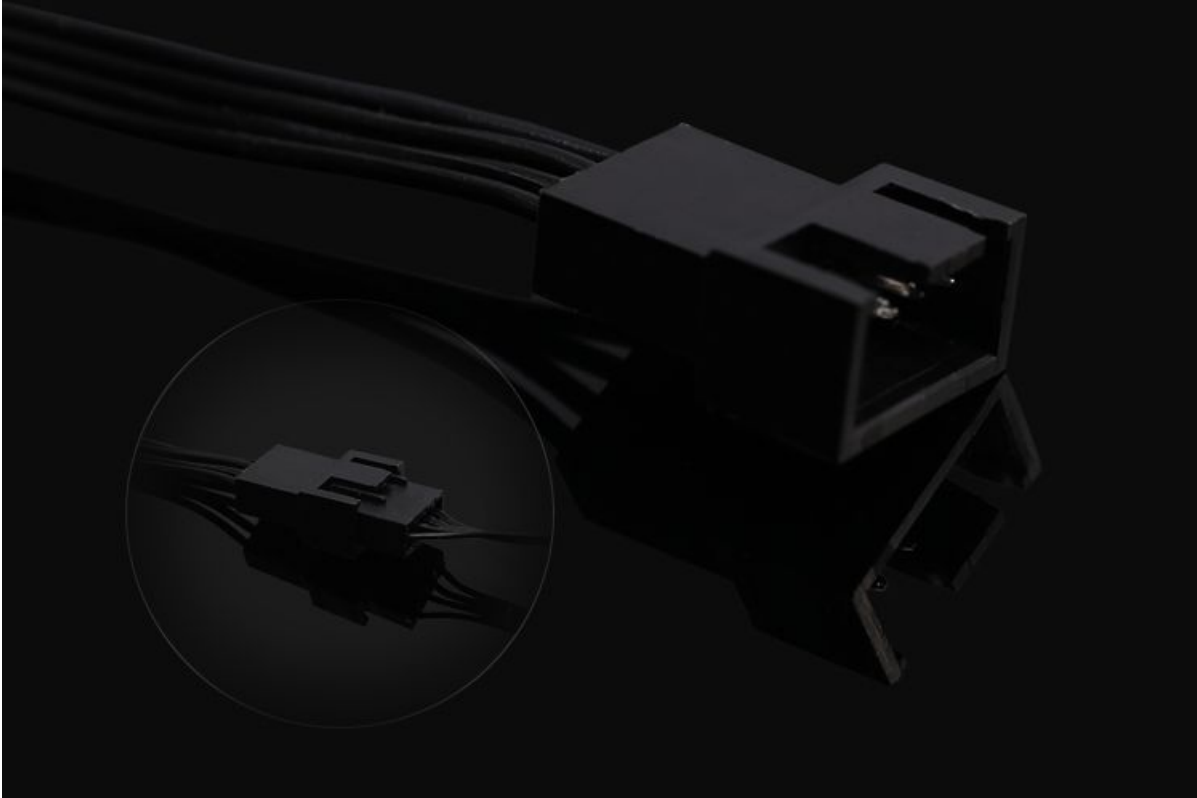

BARROW Barrow DFZJX01, LRC 2.0
16-way Fan Lighting
Extension Cables, For
Barrow BF03-PR and other
2.0 Lighting to DK301-16

\$2.95

[Product Images](#)

Short Description

This Barrow cable can be used to connect the Barrow 2.0LRC devices and the BF03-PR Fans to the 16 line DK301-16 controller

Description

This Barrow cable can be used to connect the Barrow 2.0LRC devices and the BF03-PR Fans to the 16 line DK301-16 controller

Features

Tie-line

Tie-line of 12V supply power and 5V RGB lines

It can connect Barrow 16 lines DK301-16 controller of full function lighting fans, and use conveniently BF03-PR fans and 2.0 lighting and reduce to take the connector of controller

6pin connector

6P Integrated interface port connect BARROW 16lines full function controller DK301-16 of lighting fans.

4pin connector

4pin Interface port connect power supply connector of fans

3pin connector

Interface port of 3pin and 3 lines connect 2.0 lighting connector and lighting connector of fans

Additional Information

Brand	Barrow
SKU	DFZJX01
Weight	0.1000
Color	Black
Cable Type	6-Pin to 3/4-Pin Fan Power Adapter
Vendor SKU/EAN	6937826613012