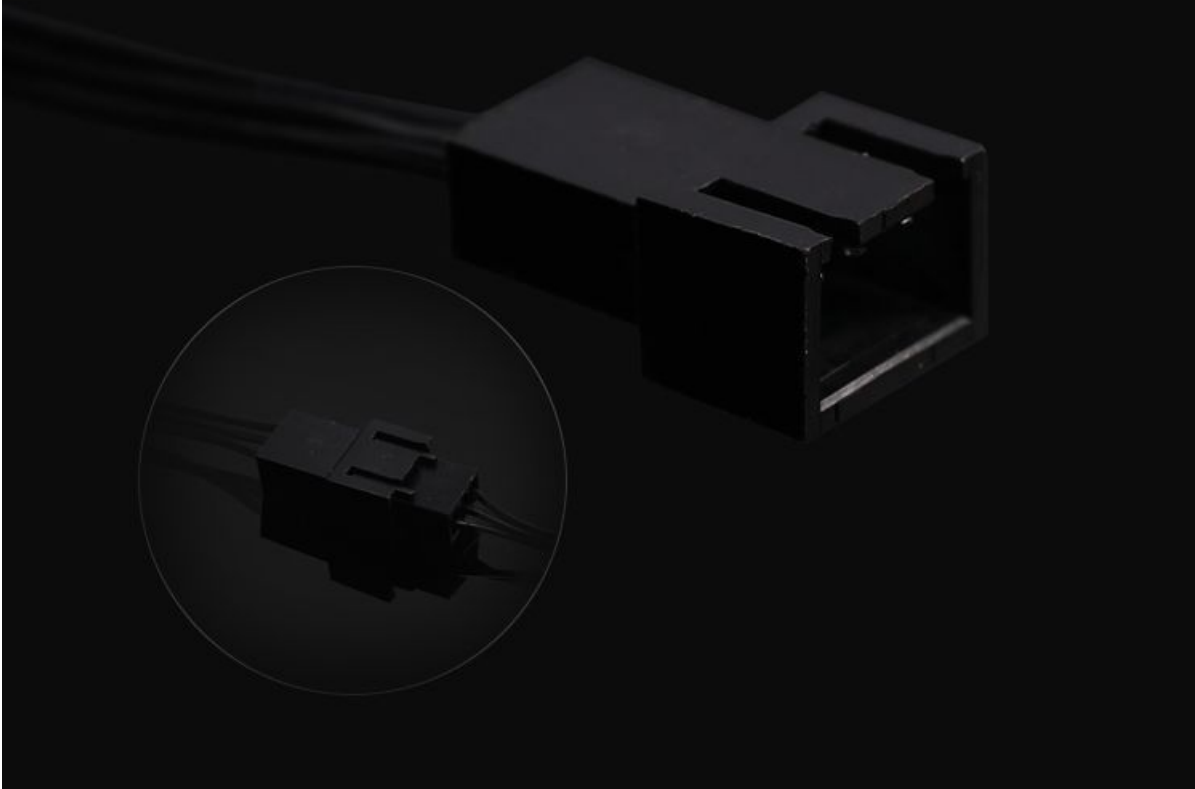

BARROW Barrow DFZJX01, LRC 2.0
16-way Fan Lighting
Extension Cables, For
Barrow BF03-PR and other
2.0 Lighting to DK301-16

\$2.95

[Product Images](#)

Short Description

This Barrow cable can be used to connect the Barrow 2.0LRC devices and the BF03-PR Fans to the 16 line DK301-16 controller

Description

This Barrow cable can be used to connect the Barrow 2.0LRC devices and the BF03-PR Fans to the 16 line DK301-16 controller

Features

Tie-line

Tie-line of 12V supply power and 5V RGB lines

It can connect Barrow 16 lines DK301-16 controller of full function lighting fans, and use conveniently BF03-PR fans and 2.0 lighting and reduce to take the connector of controller

6pin connector

6P Integrated interface port connect BARROW 16lines full function controller DK301-16 of lighting fans.

4pin connector

4pin Interface port connect power supply connector of fans

3pin connector

Interface port of 3pin and 3 lines connect 2.0 lighting connector and lighting connector of fans

Additional Information

Brand	Barrow
SKU	DFZJX01
Weight	0.1000
Color	Black
Cable Type	6-Pin to 3/4-Pin Fan Power Adapter
Vendor SKU/EAN	6937826613012