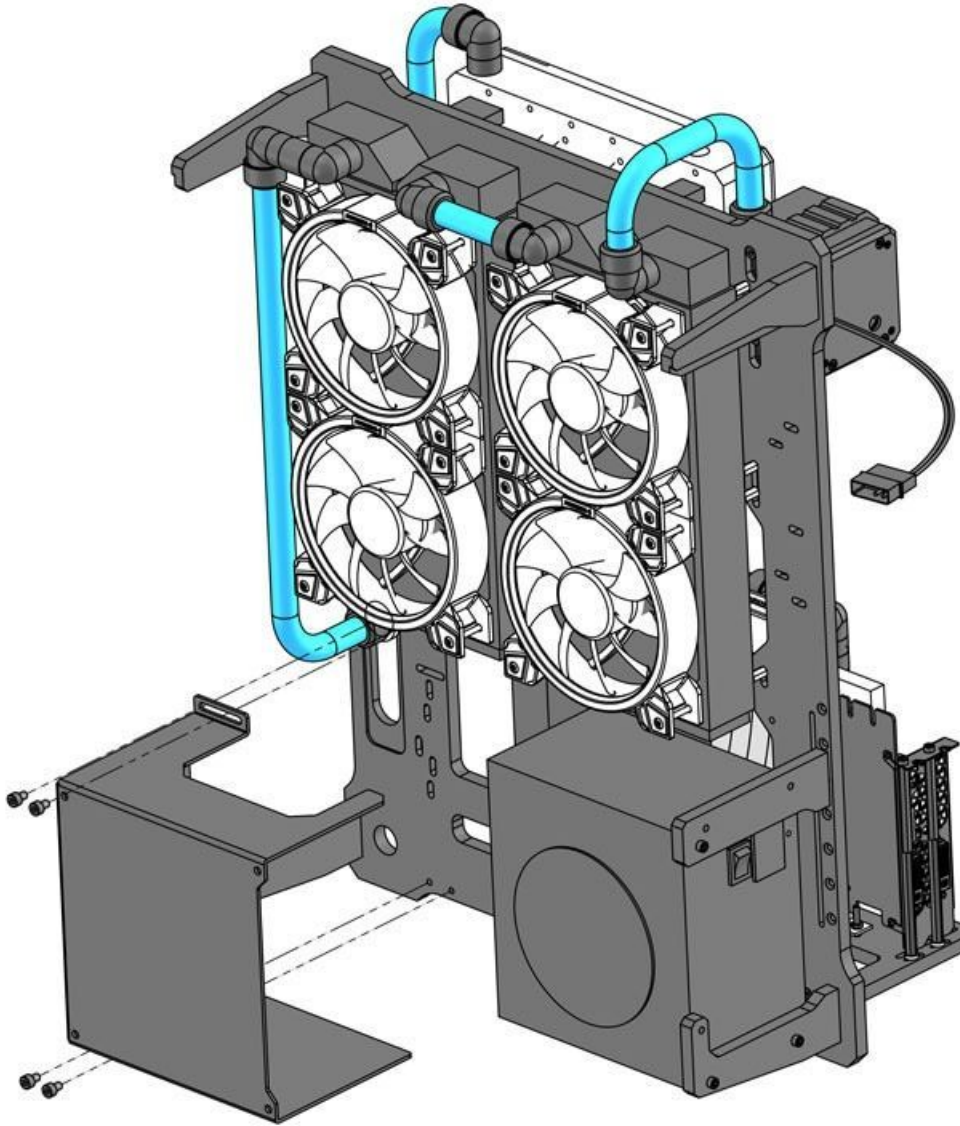

Installation Method

Power Cable Management Installation Modul must be used when installing two 240mm radiators