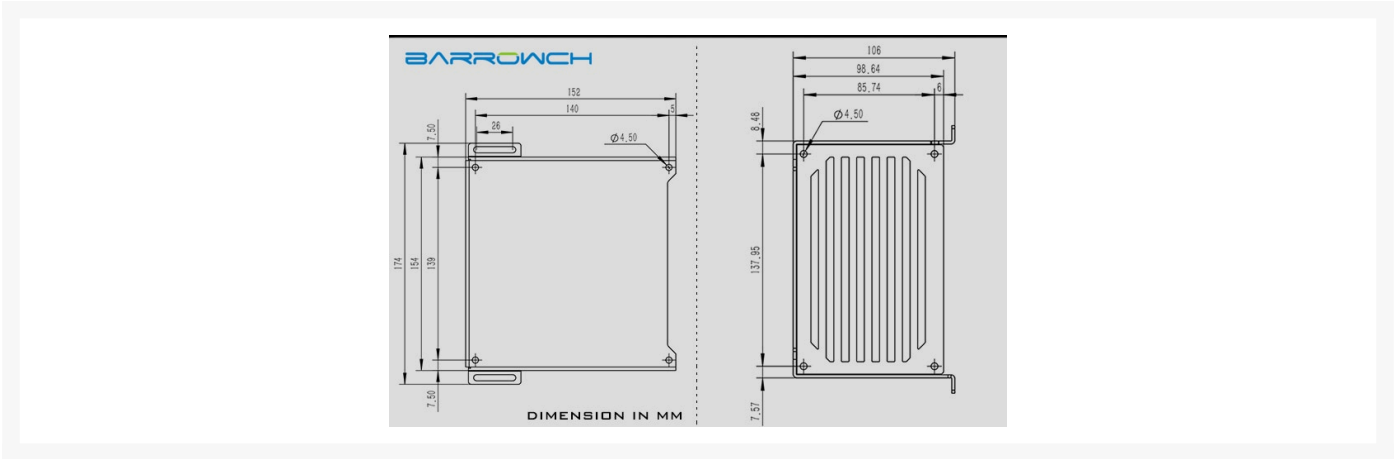

## Product Images

BARROWCH  
P/N:FBACEW-01

BARROWCH  
P/N:FBACEW-01

BARROWCH  
P/N:FBACEW-01

Ventilation grille on the side  
More heat dissipation

BARROWCH  
P/N:FBACEW-01

\*Four screw holes for M4 screws are  
recessed at the top  
\*Available for players to modify

## Short Description

---

This Power Cable Management Installation Module from Barrowch is meant for the Barrowch Mobula case.