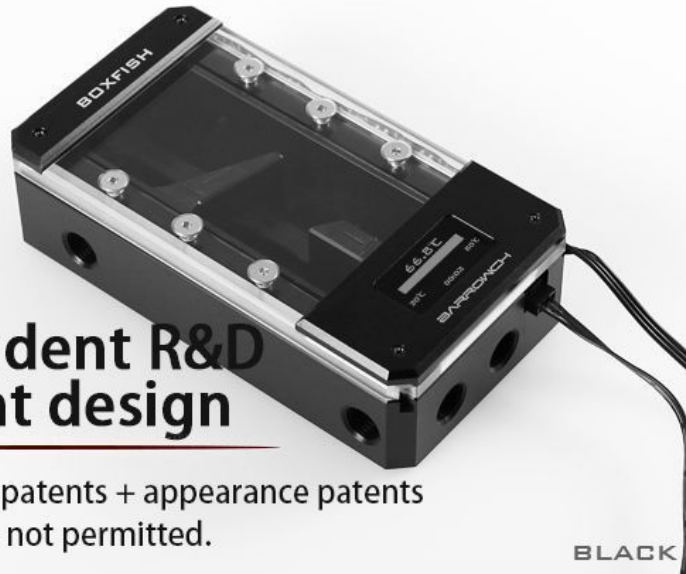

Independent R&D Patent design

Utility model technology patents + appearance patents
copying is not permitted.

BLACK