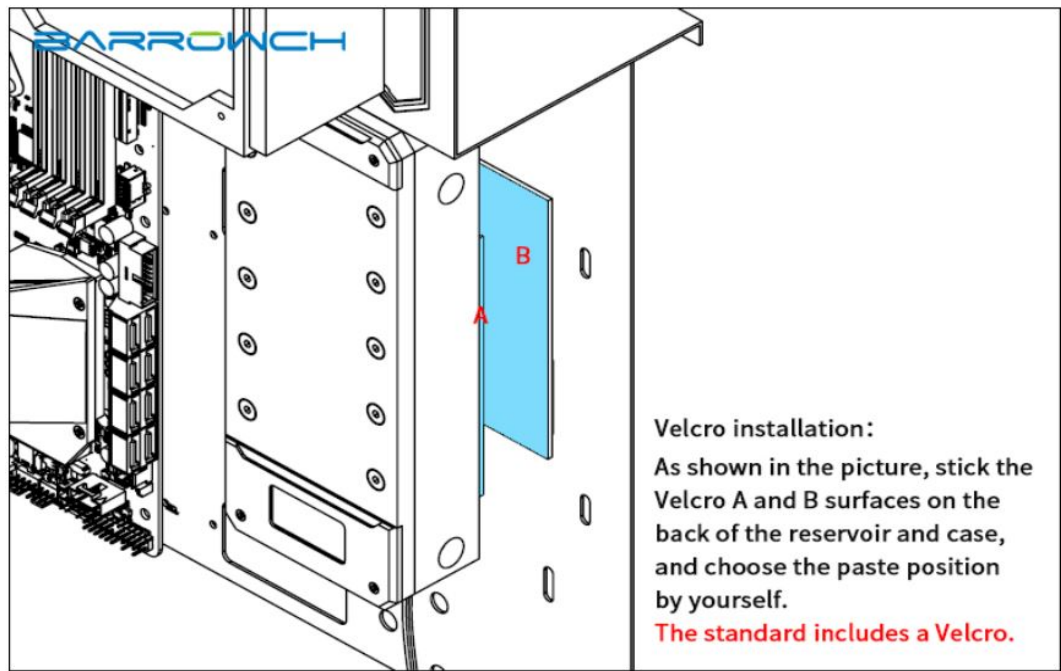

Description

Another very unique design from Barrowch, the Boxfish series reservoirs draws inspiration from the marine animal of the same namesake to give you this one of kind reservoir series. With its built in D-RGB lighting and OLED temperature display it is packed with features you would expect from a much more expensive product, all while maintaining excellent build quality and using high end materials. With a total of 8 G1/4" inlet/outlet options you have a myriad of options to plumb up your loop. With the LRC 2.0 lighting system you get dazzling lighting effects that can be controlled with a compatible motherboard or independently with an LRC controller (both available separately). To help keep cost down Velcro mounting strips are included, however a mounting bracket is available separately if that is your preferred method of securing the res.

CNC aluminum alloy panel

The entire aluminum alloy sheet is processed by multiple processes CNC machining

OLED Intelligent display screen

Water temperature Real-time display , Progress bar display mode, and Single-time power accumulation function

Specifications

	Barrowch
	40mm x 200mm x 80mm
	Black
	200mm

	Other
	8x G1/4
	No
	POM
	N/A
	1x Barrowch 200mm Boxfish Series Acrylic Box Reservoir with OLED Display & D-RGB LED 1x Velcro mounting strip

Installation method 1: Velcro installation