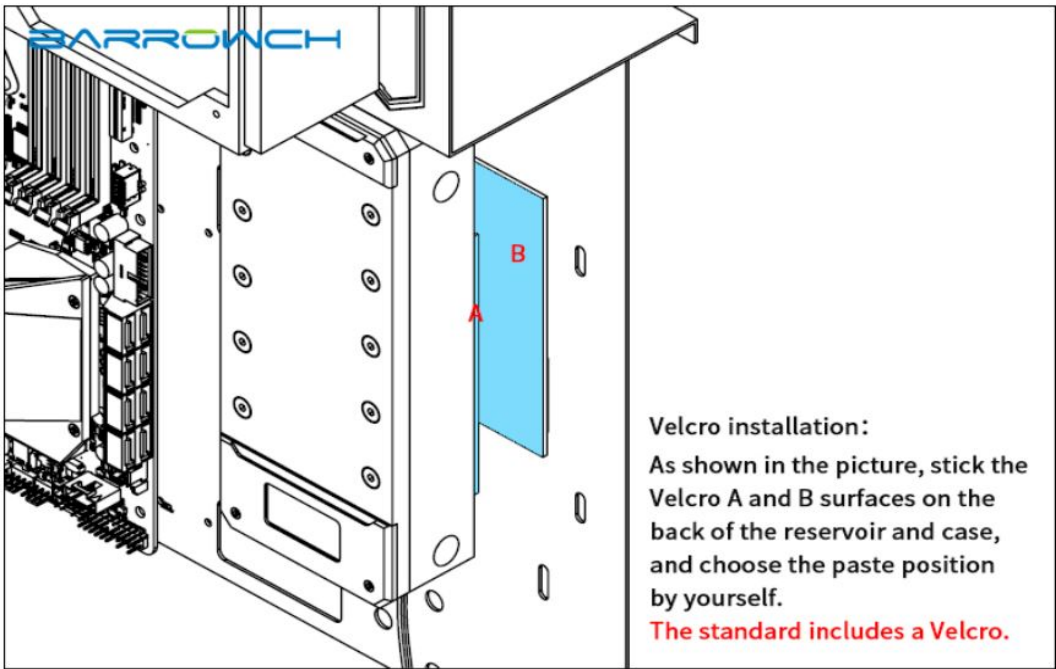

Description

Another very unique design from Barrowch, the Boxfish series reservoirs draws inspiration from the marine animal of the same namesake to give you this one of kind reservoir series. With its built in D-RGB lighting and OLED temperature display it is packed with features you would expect from a much more expensive product, all while maintaining excellent build quality and using high end materials. With a total of 8 G1/4" inlet/outlet options you have a myriad of options to plumb up your loop. With the LRC 2.0 lighting system you get dazzling lighting effects that can be controlled with a compatible motherboard or independently with an LRC controller (both available separately). To help keep cost down Velcro mounting strips are included, however a mounting bracket is available separately if that is your preferred method of securing the res.

CNC aluminum alloy panel

The entire aluminum alloy sheet is processed by multiple processes CNC machining

OLED Intelligent display screen

Water temperature Real-time display , Progress bar display mode, and Single-time power accumulation function

Specifications

	Barrowch
	40mm x 250mm x 80mm
	Silver
	250mm

	Other
	8x G1/4
	No
	POM
	N/A
	1x Barrowch 250mm Boxfish Series Acrylic Box Reservoir with OLED Display & D-RGB LED 1x Velcro mounting strip

Installation method 1: Velcro installation