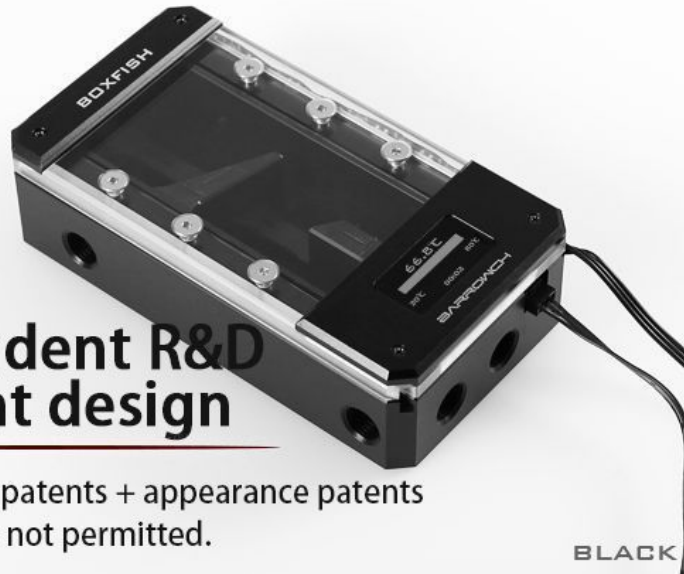

BARROWCH

Barrowch 250mm Boxfish Series POM Box Reservoir with OLED Display & D-RGB LED - Black

\$108.95

Product Images

Short Description

Another very unique design from Barrowch, the Boxfish series reservoirs draws inspiration from the marine animal of the same namesake to give you this one of kind reservoir series. With its built in D-RGB lighting and OLED temperature display it is packed with features you would expect from a much more expensive product, all while maintaining excellent build quality and using high end materials.

Description

Another very unique design from Barrowch, the Boxfish series reservoirs draws inspiration from the marine animal of the same namesake to give you this one of kind reservoir series. With its built in D-RGB lighting and OLED temperature display it is packed with features you would expect from a much more expensive product, all while maintaining excellent build quality and using high end materials. With a total of 8 G1/4" inlet/outlet options you have a myriad of options to plumb up your loop. With the LRC 2.0 lighting system you get dazzling lighting effects that can be controlled with a compatible motherboard or independently with an LRC controller (both available separately). To help keep cost down Velcro mounting strips are included, however a mounting bracket is available separately if that is your preferred method of securing the res.

Features

Independent R&D Patent design

Utility model technology patents + appearance patents
copying is not permitted.

BLACK

Colorful light effects

The LRC 2.0 lighting system presents dazzling surround RGB light effects that can be controlled independently or compatible with some motherboard RGB interfaces

Specifications

	Barrowch
	40mm x 250mm x 80mm
	Silver
	250mm

	Other
	8x G1/4
	No
	POM
	N/A
	1x Barrowch 250mm Boxfish Series Acrylic Box Reservoir with OLED Display & D-RGB LED 1x Velcro mounting strip

Installation method 1: Velcro installation