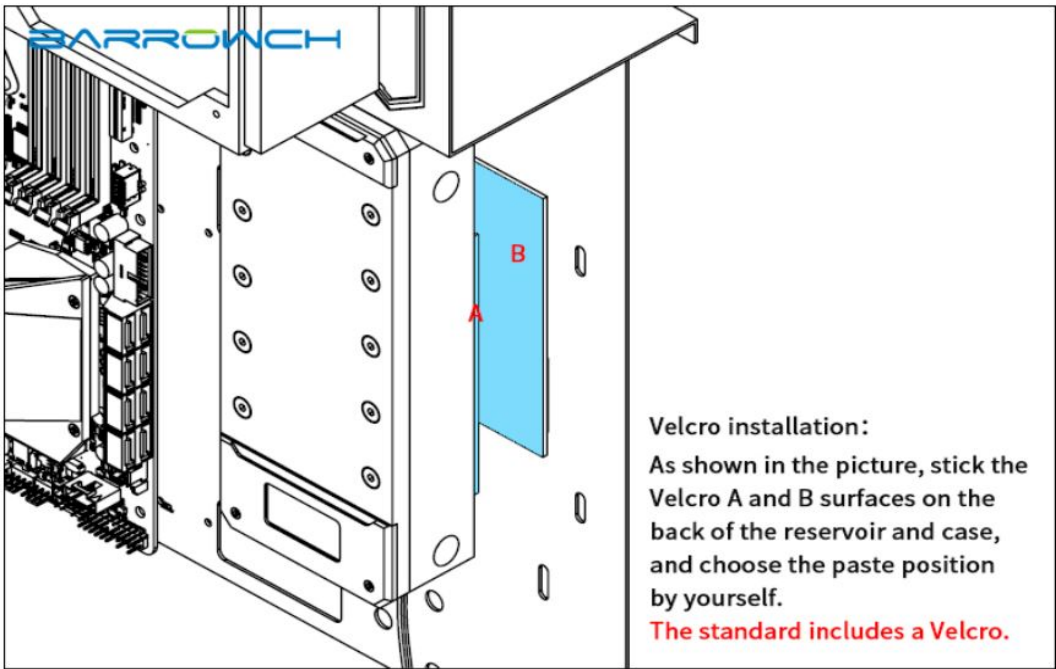

Description

Another very unique design from Barrowch, the Boxfish series reservoirs draws inspiration from the marine animal of the same namesake to give you this one of kind reservoir series. With its built in D-RGB lighting and OLED temperature display it is packed with features you would expect from a much more expensive product, all while maintaining excellent build quality and using high end materials. With a total of 8 G1/4" inlet/outlet options you have a myriad of options to plumb up your loop. With the LRC 2.0 lighting system you get dazzling lighting effects that can be controlled with a compatible motherboard or independently with an LRC controller (both available separately). To help keep cost down Velcro mounting strips are included, however a mounting bracket is available separately if that is your preferred method of securing the res.

CNC aluminum alloy panel

The entire aluminum alloy sheet is processed by multiple processes CNC machining

OLED Intelligent display screen

Water temperature Real-time display , Progress bar display mode, and Single-time power accumulation function

Specifications

	Barrowch
	40mm x 200mm x 80mm
	Red
	200mm

	Other
	8x G1/4
	No
	Plexi
	N/A
	1x Barrowch 200mm Boxfish Series Acrylic Box Reservoir with OLED Display & D-RGB LED 1x Velcro mounting strip

Installation method 1: Velcro installation