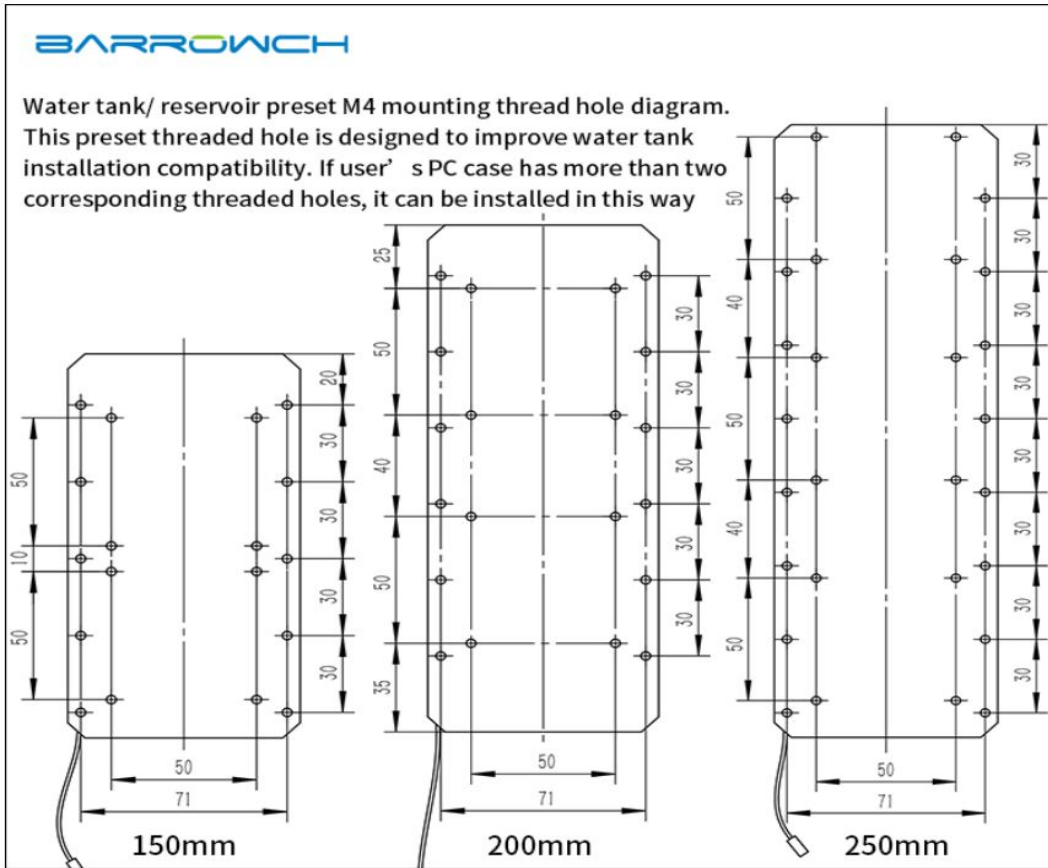

Specifications

	Barrowch
	40mm x 200mm x 80mm
	Red
	200mm

	Other
	8x G1/4
	No
	Plexi
	N/A
	1x Barrowch 200mm Boxfish Series Acrylic Box Reservoir with OLED Display & D-RGB LED 1x Velcro mounting strip

Installation method 1: Velcro installation

Installation method 2 : Bracket installation

Additional Information

Brand	Barrowch
SKU	FBRE1-200Y-RD
Weight	1.5000
Color	Red
Reservoir Type	Free Standing Tank
Tube Res Length	200mm
Vendor SKU/EAN	CH0604