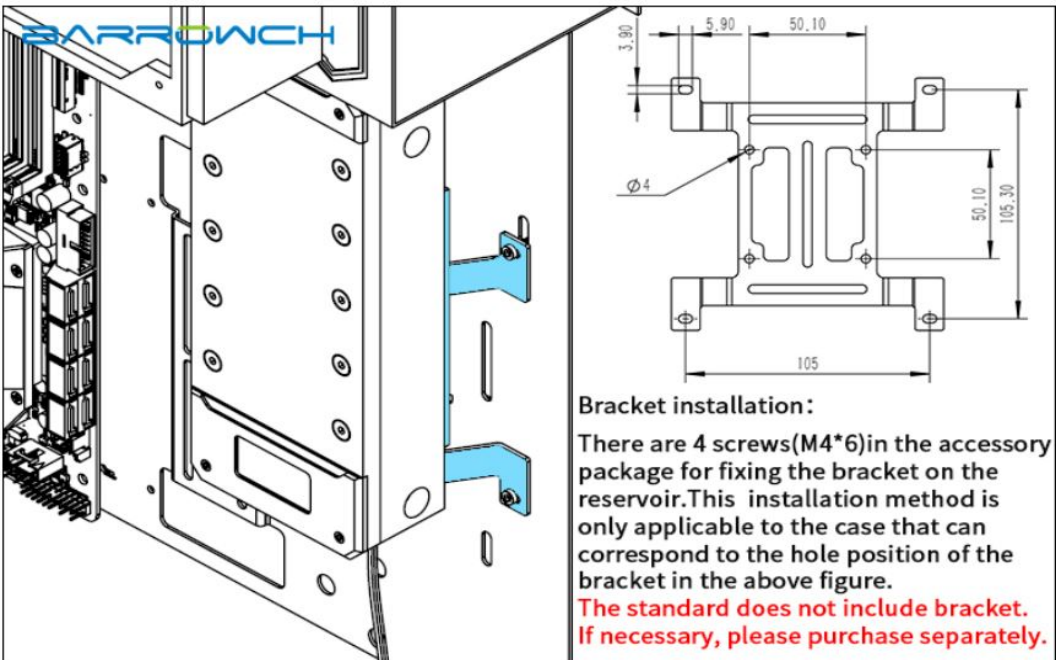

Installation method 2 : Bracket installation