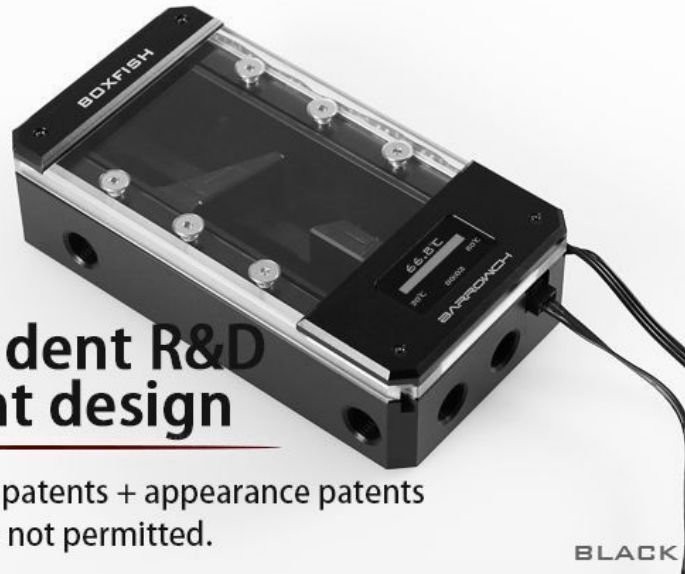

Independent R&D Patent design

Utility model technology patents + appearance patents
copying is not permitted.

BLACK