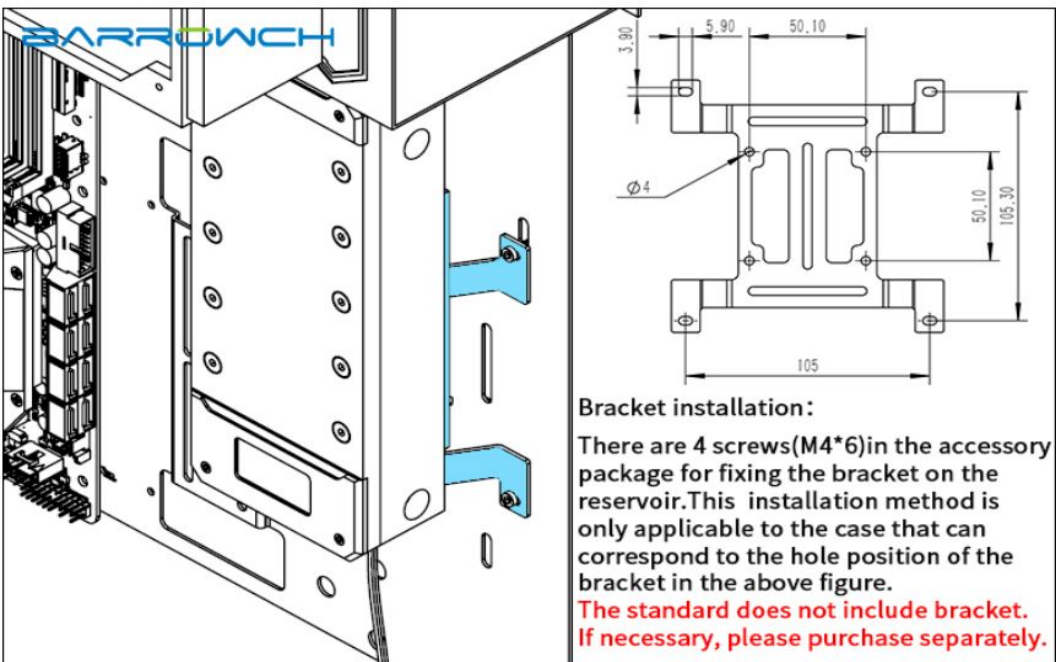

## Specifications

	Barrowch
	40mm x 250mm x 80mm
	Red
	250mm

	Other
	8x G1/4
	No
	Plexi
	N/A
	1x Barrowch 250mm Boxfish Series Acrylic Box Reservoir with OLED Display & D-RGB LED 1x Velcro mounting strip

Installation method 1: Velcro installation

Installation method 2 : Bracket installation