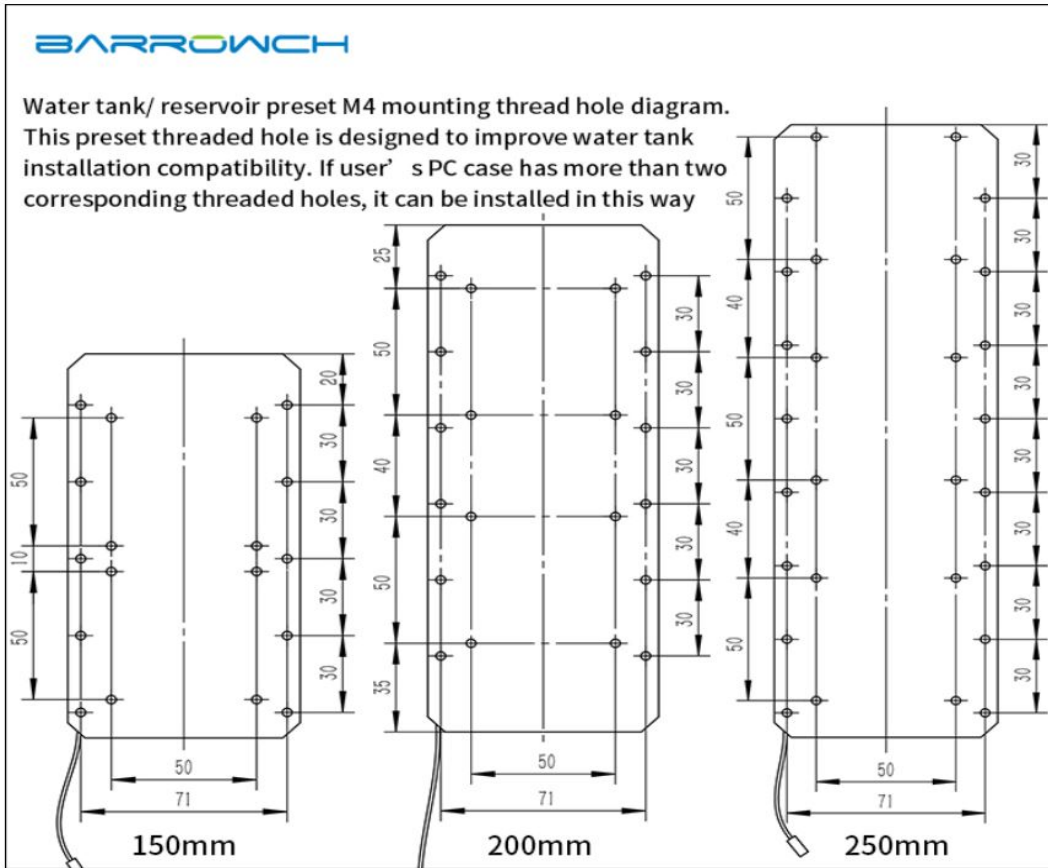

Additional Information

Brand	Barrowch
SKU	FBRE1-250Y-RD
Weight	1.5000
Color	Red
Reservoir Type	Free Standing Tank
Tube Res Length	250mm
Vendor SKU/EAN	6937826661471