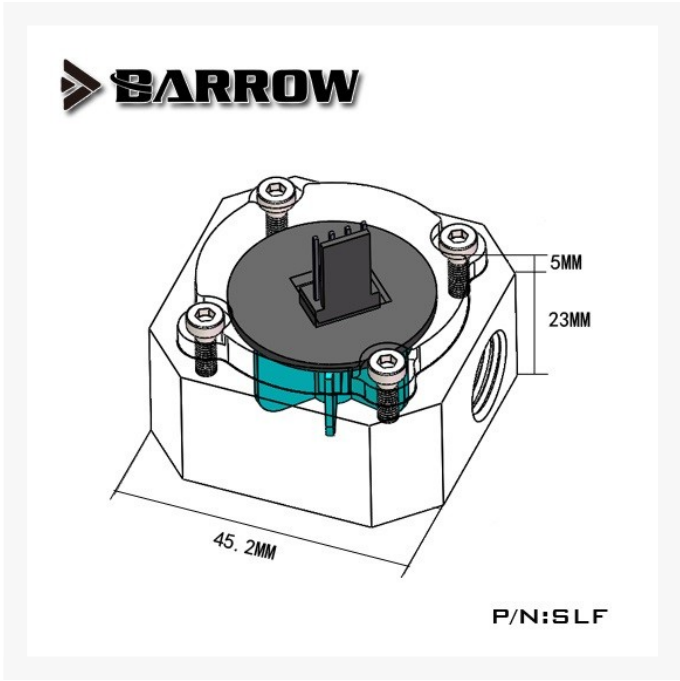

# BARROW Barrow LRC 2.0 Version G1/4" RGB Flow Meter - Clear/Sapphire Blue

\$15.95

### Short Description

The Barrow G/14" Flow Meter is a perfect solution to the age old question "Is my fluid moving?" Thanks to this crystal clear casing and black flow meter, you'll be able to see your system's flow with ease. And now with the addition of RGB lighting you can customize the lighting. (RGB controller is not included) Features 2 G1/4" female connections for both compression and barb fitting compatibility. The inlet diameter can be reduced to 8 or 5mm depending on the flow rate of the loop.

### Description

The Barrow G/14" Flow Meter is a perfect solution to the age old question "Is my fluid moving?" Thanks to this crystal clear casing and black flow meter, you'll be able to see your system's flow with ease. And now with the addition of RGB lighting you can customize the lighting. (RGB controller is not included) Features 2 G1/4" female connections for both compression and barb fitting compatibility. The inlet diameter can be reduced to 8 or 5mm depending on the flow rate of the loop.

### Specifications

	Flow Meter
	Threaded

	G1/4"
	Sapphire Blue/ Clear
	1x Barrow G1/4" RGB Flow Meter - Sapphire Blue 2x 5mm reducer inserts 2x 8mm reducer inserts 1x 3-pin RGB extension  (RGB controller is NOT included)