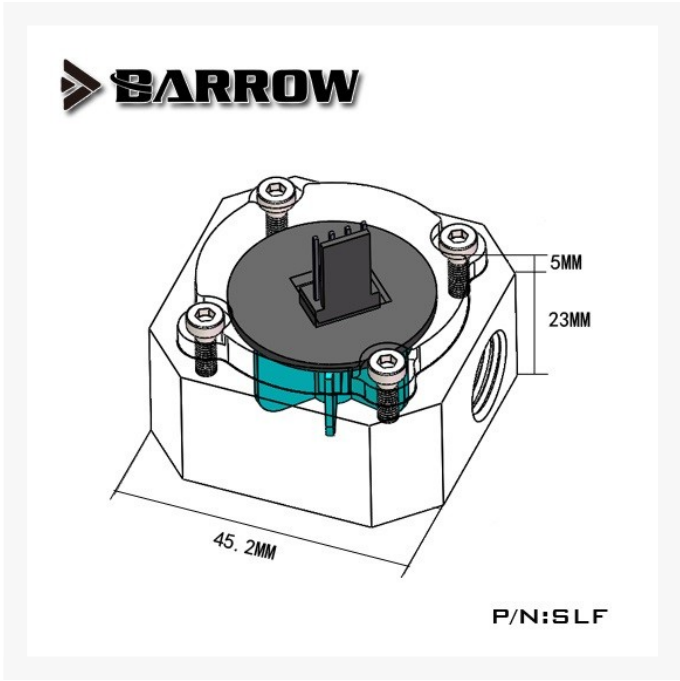

BARROW Barrow LRC 2.0 Version G1/4" RGB Flow Meter - Clear/Emerald Green

\$15.95

Product Images

Short Description

The Barrow G/14" Flow Meter is a perfect solution to the age old question "Is my fluid moving?" Thanks to this crystal clear casing and black flow meter, you'll be able to see your system's flow with ease. And now with the addition of RGB lighting you can customize the lighting. (RGB controller is not included) Features 2 G1/4" female connections for both compression and barb fitting compatibility. The inlet diameter can be reduced to 8 or 5mm depending on the flow rate of the loop.

Description

The Barrow G/14" Flow Meter is a perfect solution to the age old question "Is my fluid moving?" Thanks to this crystal clear casing and black flow meter, you'll be able to see your system's flow with ease. And now with the addition of RGB lighting you can customize the lighting. (RGB controller is not included) Features 2 G1/4" female connections for both compression and barb fitting compatibility. The inlet diameter can be reduced to 8 or 5mm depending on the flow rate of the loop.

Specifications

	Flow Meter
	Threaded

	G1/4"
	Emerald Green/ Clear
	1x Barrow G1/4" RGB Flow Meter - Emerald Green 2x 5mm reducer inserts 2x 8mm reducer inserts 1x 3-pin RGB extension (RGB controller is NOT included)

Additional Information

Brand	Barrow
SKU	SLFV1-RGB-CLEG
Weight	0.3000
Color	Clear
Msc Watercool	Flow Indicator
Material	Polycarbonate
Vendor SKU/EAN	6937826692291