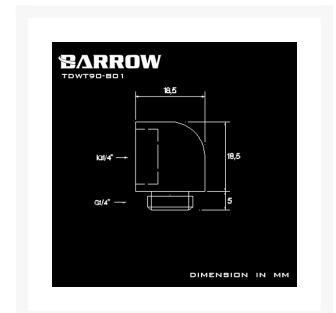

BARROW Barrow G1/4" 90 Degree Male to Female Angled Adaptor Fitting - Black

\$4.95

Product Images

Short Description

Change direction sharply or angle components easily. Compatible with any G1/4" Fittings. Low profile fitting, perfect for tight systems and small builds.

Description

Change direction sharply or angle components easily. Compatible with any G1/4" Fittings. Low profile fitting, perfect for tight systems and small builds.

Specifications

Material: Brass

Dental regulations: G1 / 4 (common international regulatory teeth)

Quantity: 1PCS

Additional Information

Brand	Barrow
SKU	TDWT90-B01-BK
Weight	0.1000
Special Order	No
Fitting Type	Adapter
Fitting Size	1/4"
Fitting Angle	90 Degree
Fitting Finish	Matte Black
Vendor SKU/EAN	6937826601378