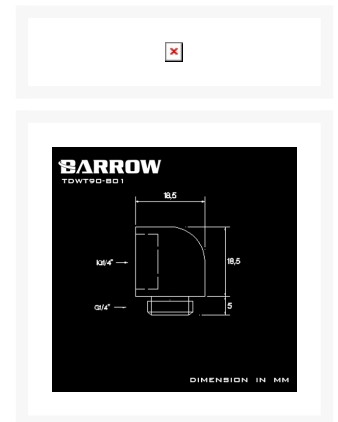

BARROW Barrow G1/4" 90 Degree Male to Female Angled Adaptor Fitting - Shiny Silver

\$4.95

Product Images

Short Description

Change direction sharply or angle components easily. Compatible with any G1/4" Fittings. Low profile fitting, perfect for tight systems and small builds.

Description

Change direction sharply or angle components easily. Compatible with any G1/4" Fittings. Low profile fitting, perfect for tight systems and small builds.

Specifications

Material: Brass

Dental regulations: G1 / 4 (common international regulatory teeth)

Quantity: 1PCS

Additional Information

Brand	Barrow
SKU	TDWT90-B01-SL
Weight	0.1000
Special Order	No
Fitting Type	Adapter
Fitting Size	1/4"
Fitting Angle	90 Degree
Fitting Finish	Chrome
Vendor SKU/EAN	6937826607462