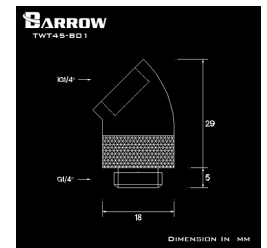

# **BARROW** Barrow G1/4" 45 Degree Rotary Adapter Fitting - White

\$7.95

## Short Description

---

The Barrow G1/4" Thread 45-Degree Rotary Fitting Adapter allows you to extend your fitting port at a 45 degree angle, allowing larger fittings to be used or allowing connection of other fittings! A great solution for people not using tubing between very close blocks! These have a rotary connection allowing the adapter to spin 360 degrees. This keeps tubing from kinking or breaking.

## Description

---

The Barrow G1/4" Thread 45-Degree Rotary Fitting Adapter allows you to extend your fitting port at a 45 degree angle, allowing larger fittings to be used or allowing connection of other fittings! A great solution for people not using tubing between very close blocks! These have a rotary connection allowing the adapter to spin 360 degrees. This keeps tubing from kinking or breaking.

## Additional Information

---

Brand	Barrow
SKU	TWT45-B01-WH
Weight	0.1000
Special Order	No
Fitting Type	Adapter
Fitting Size	1/4"
Fitting Angle	45 Degree
Fitting Finish	White
Vendor SKU/EAN	6937826607417