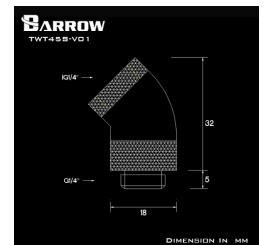

BARROW Barrow G1/4" 45 Degree Dual Rotary Adapter Fitting - White

\$9.95

Product Images

Short Description

The Barrow G1/4" Thread 45-Degree Dual Rotary Fitting Adapter allows you to extend your fitting port at a 45 degree angle, allowing larger fittings to be used or allowing connection of other fittings! A great solution for people not using tubing between very close blocks! These have two rotary connections allowing the adapter to spin 360 degrees in two locations. This keeps tubing from kinking or breaking.

Description

The Barrow G1/4" Thread 45-Degree Dual Rotary Fitting Adapter allows you to extend your fitting port at a 45 degree angle, allowing larger fittings to be used or allowing connection of other fittings! A great solution for people not using tubing between very close blocks! These have two rotary connections allowing the adapter to spin 360 degrees in two locations. This keeps tubing from kinking or breaking.

Specifications

Material: Brass

Dental regulations: G1 / 4 (common international regulatory teeth)

Quantity: 1PCS

Additional Information

Brand	Barrow
SKU	TWT45S-V1-WH
Weight	0.1000
Special Order	No
Fitting Type	Adapter
Fitting Size	1/4"
Fitting Angle	45 Degree
Fitting Finish	White
Vendor SKU/EAN	6937826692796