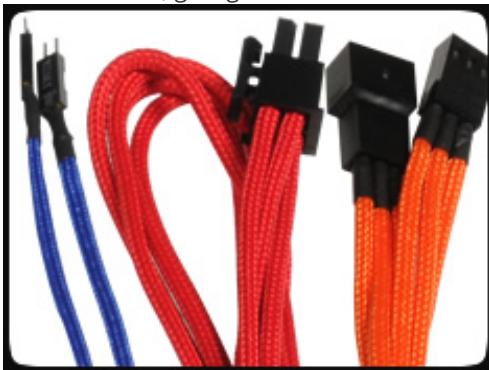

BitFenix Molex to 4 x SATA Power Extension Cable - 20cm - Red/Black Sleeve

Special Price
\$1.95 was
\$7.99

Product Images

Short Description

With input from some of the world's most prolific case modders, BitFenix Alchemy Multisleeved Cables offer a premium ultra-dense weave and a unique multisleeved construction for an unparalleled look. These premium cables feature precision molded connectors, and come in a variety of colors and cable types, enabling modders to transform normal PCs into objects of wonderment.

Description

With input from some of the world's most prolific case modders, BitFenix Alchemy Multisleeved Cables offer a premium ultra-dense weave and a unique multisleeved construction for an unparalleled look. These premium cables feature precision molded connectors, and come in a variety of colors and cable types, enabling modders to transform normal PCs into objects of wonderment.

Features

Premium Ultra-Dense Weave

One look and it's easy to see why BitFenix Alchemy Multisleeved Cables are superior to the competition. They use a premium ultra-dense weave - several times denser than your typical sleeved cable. This level of quality means is that the cable underneath the sleeve is completely not visible, making Alchemy Multisleeved Cables the best available on the market.

Multi-Sleeved Construction

Alchemy Multisleeved Cables don't cut any corners. Each individual cable is wrapped in that luxurious premium ultra-dense weave sleeves, giving the entire cable a unique look.