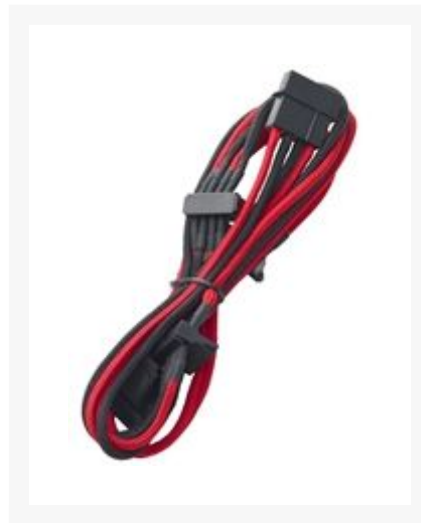

BitFenix Molex to 4 x SATA Power Extension Cable - 20cm - Red/Black Sleeve

Special Price
\$1.95 was
\$7.99

Product Images

Short Description

With input from some of the world's most prolific case modders, BitFenix Alchemy Multisleeved Cables offer a premium ultra-dense weave and a unique multisleeved construction for an unparalleled look. These premium cables feature precision molded connectors, and come in a variety of colors and cable types, enabling modders to transform normal PCs into objects of wonderment.

Description

With input from some of the world's most prolific case modders, BitFenix Alchemy Multisleeved Cables offer a premium ultra-dense weave and a unique multisleeved construction for an unparalleled look. These premium cables feature precision molded connectors, and come in a variety of colors and cable types, enabling modders to transform normal PCs into objects of wonderment.

Features

Premium Ultra-Dense Weave

One look and it's easy to see why BitFenix Alchemy Multisleeved Cables are superior to the competition. They use a premium ultra-dense weave - several times denser than your typical sleeved cable. This level of quality means is that the cable underneath the sleeve is completely not visible, making Alchemy Multisleeved Cables the best available on the market.

Multi-Sleeved Construction

Alchemy Multisleeved Cables don't cut any corners. Each individual cable is wrapped in that luxurious premium ultra-dense weave sleeves, giving the entire cable a unique look.