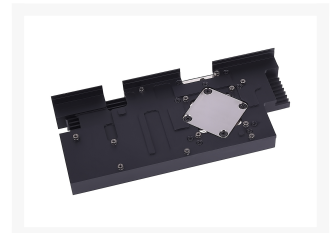

Alphacool NexXxoS GPX - Nvidia Geforce RTX 2070 M01 - with backplate

Special Price
\$9.99 was
 \$130.50

Product Images

Short Description

With the new NexXoS GPX coolers Alphacool is again a step ahead! Optimum performance and quality in a new cooling design for a great price!

A new sophisticated injection system means the GPU is actively cooled. All other chips are sufficiently cooled by the passive cooler which is also in contact with the watercooling block for extra efficiency.

The patented technology "Philips structure" from the Alpha NexXoS XP in 2004, was further developed improving the base plate. The Fins and channel structure has been further refined. The fins are now 0.5 x 0.5 mm and 2.5 mm high. This enables a very large and rapid heat transfer from the copper to the coolant.

Features

SLI mode: The inlet and outlet are positioned of easy use in SLI mode. Up to four graphics cards can also be connected with the Alphacool GPX SLI connector.

Backplate: The GPX range always Includes a back plate which uses small passive fins to cool rear of the graphics card.