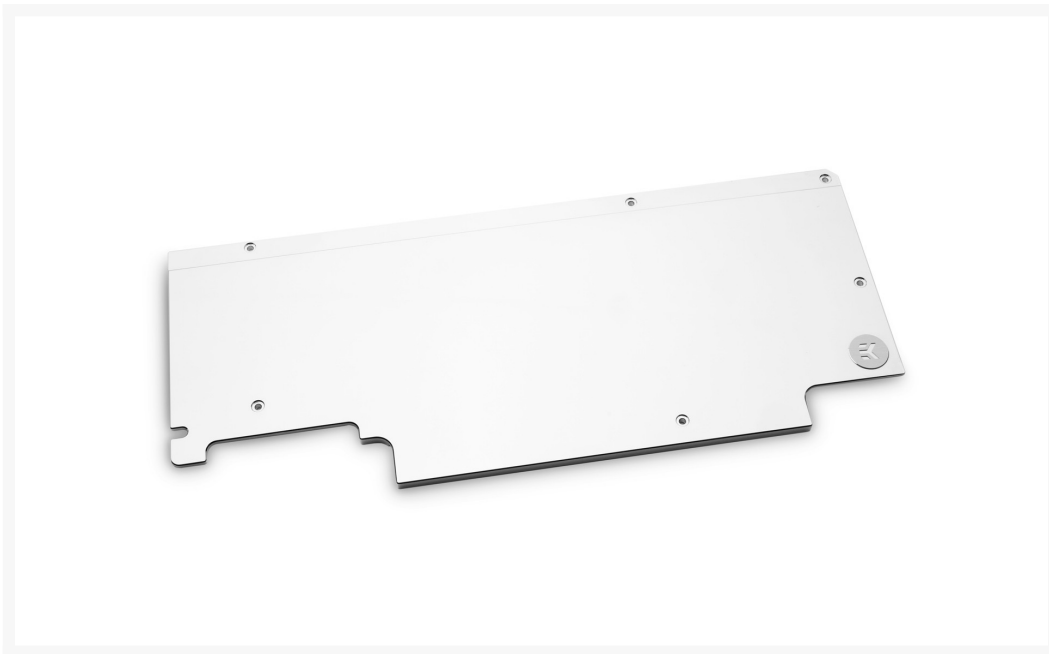

EK-Vector Trio RTX 2080 Backplate - Nickel

Special Price
\$27.00 was
\$53.99

Product Images

Short Description

EK-Vector Trio RTX 2080 Backplate - Nickel is a CNC machined retention backplate made from nickel plated aluminum, that fits all EK-Vector Trio RTX 2080 water blocks.

Description

EK-Vector Trio RTX 2080 Backplate - Nickel is a CNC machined retention backplate made from nickel plated aluminum, that fits all EK-Vector Trio RTX 2080 water blocks.

Backplate covers the whole length of graphics cards PCB, serves as an aesthetic add-on and also provides passive cooling for the backside of the voltage regulation module (VRM) and the GPU core.

This backplate is guaranteed to be compatible with MSI Gaming X Trio 2080 Ti cards graphics cards.

Specifications

Enclosed:

- EK-Vector Trio RTX 2080 Backplate - Nickel
- Mounting mechanism
- Thermal pads

Made in Slovenia - Europe!

Additional Info

	Nvidia GeForce
--	----------------

Additional Information

Brand	EK Waterblocks
SKU	EK-VECTOR-TRIO-RTX-2080-BP-NK-D
Weight	1.2500
Color	Silver
Block GPU Type	Nvidia
Block Accessory Type	VGA Backplate
Material	Aluminum
Vendor SKU/EAN	3831109816219
Special Price	\$27.00