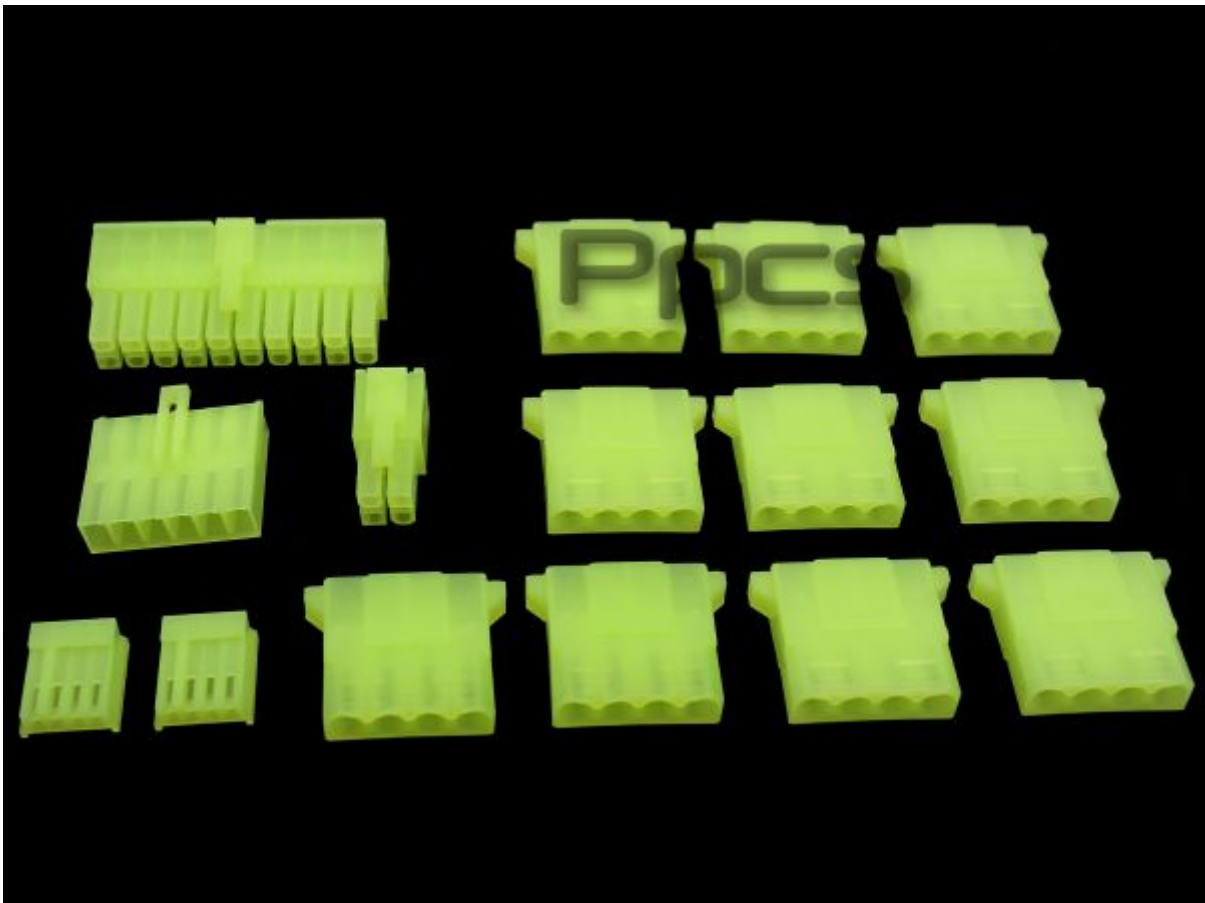

*A-ergan* Connectx AUX 6pin  
Female connector housing  
- Glow

\$0.29

Product Images

## Short Description

---

### Product Details:

AUX 6pin - the secondary connector that connects from the PSU to the motherboard.

Glow in the dark (without needing any lighting) and also glows under UV lighting. What a cool way to get deep into the *UVactive fever™*.

-----

Busy with PSU mods? Then AC Ryan's Connectx™ is a must-have.

Connectx™ is the AC Ryan's way of moving modding a step ahead - now you have the means to extend your mod color theme right down to the connectors. A range of connector housings in various colors, starting with a series of connectors found typically in PSUs. Would you imagine stylish cool black cars with white plastic handles? Don't let those standard white connectors spoil your mod. Change all the connector housing and make heads turn with the touch of details.