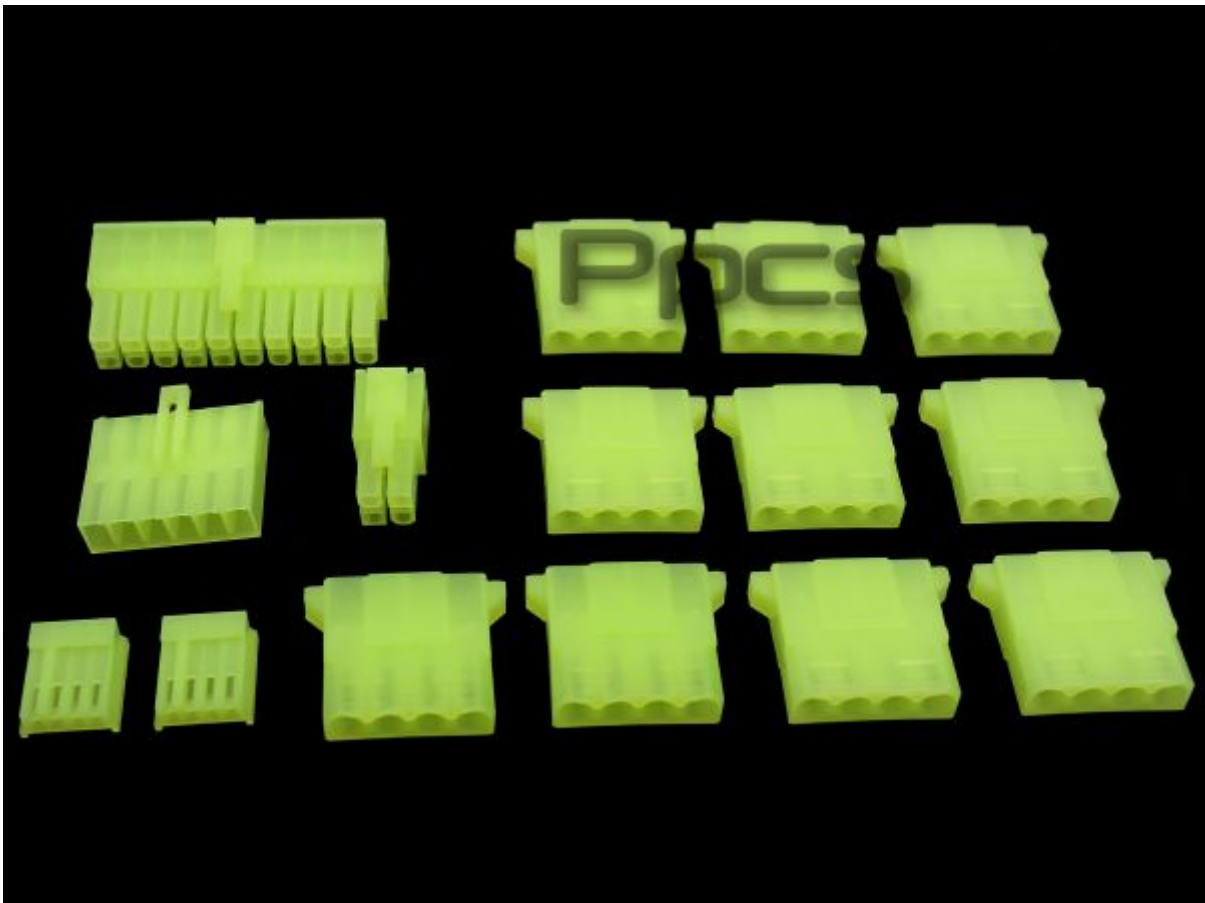

*AERGAN* Connectx Molex 4pin  
Female connector housing  
- Glow

\$0.39

Product Images

## Short Description

---

### Product Details:

Most commonly used Molex 4pin power connector, mainly found on PSUs for HDD, CD/DVD drives, 5.25" devices, lights, some fans etc.

Glows in the dark (without needing any lighting) and also glows under UV lighting. What a cool way to get deep into the *UVactive fever™*.