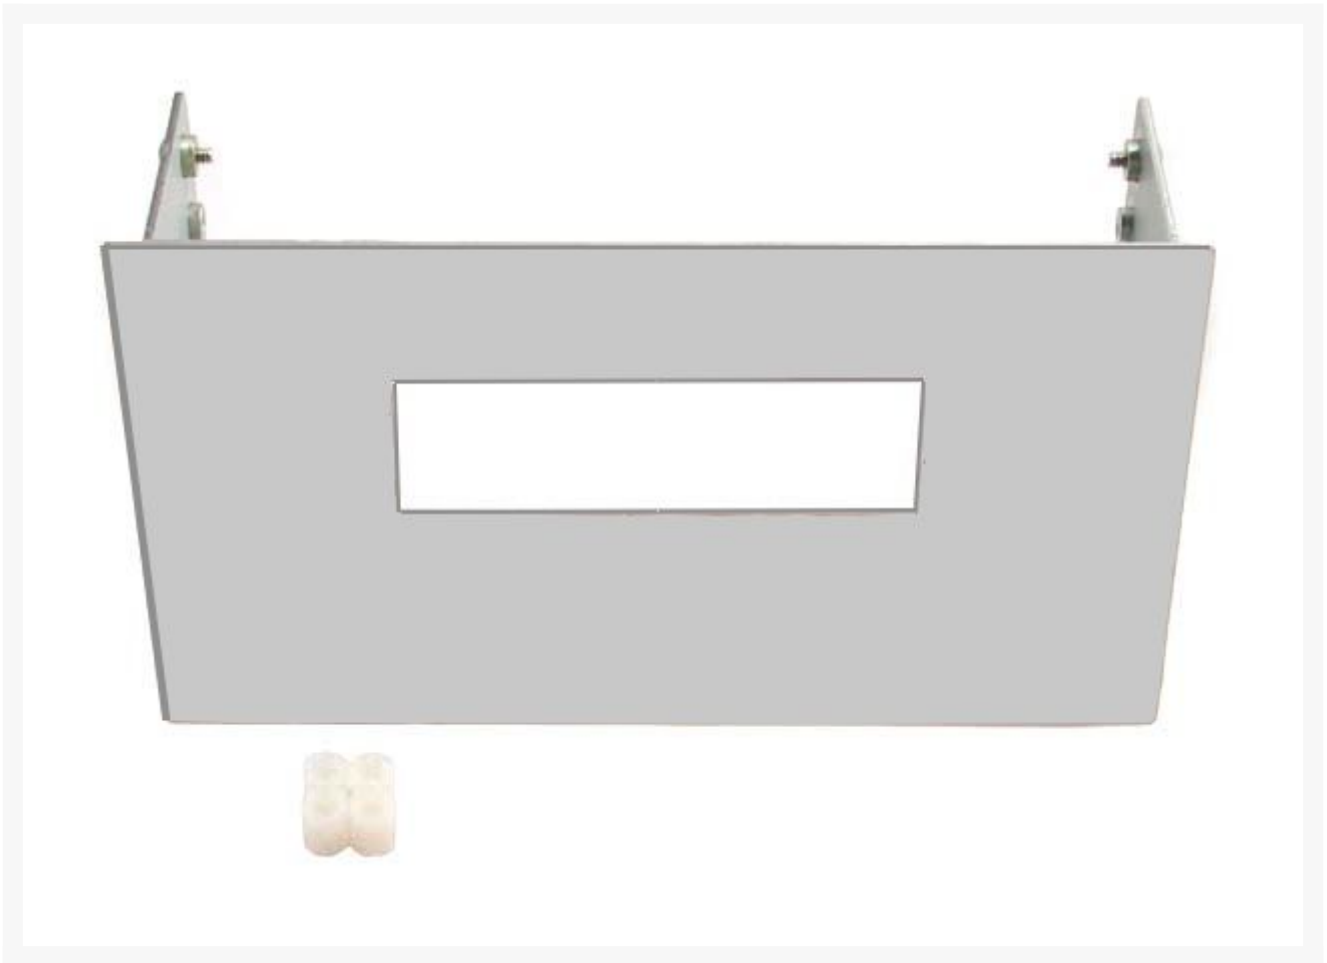

# Matrix Orbital Double Bay LCD Bracket - Aluminum Front

Special Price  
**\$16.20** was  
**\$27.00**

## Short Description

---

This bay can be used with any of the 4 line Matrix Orbital displays and comes with all necessary hardware to mount it. The outer covering is silver aluminum. This mount will take up two 5.25" bays in your computer case.

### Product Details:

This bay can be used with any of the 4 line Matrix Orbital displays and comes with all necessary hardware to mount it. The outer covering is silver aluminum. This mount will take up two 5.25" bays in your computer case.

## Specifications

---

Specifications:

- Bracket Dimensions: 146mm(L) x 86mm(W) x 60mm(T)
- Face Plate Dimensions: 149mm(L) x 86m(W)
- Fits two 5 1/4 bays
- Attractive and durable (coated rust-resistant steel mounting bracket; Silver aluminum overlay and mounting screws.
- Compatible Displays: LK and VK 20x4.
- Communication and power cables sold separately.