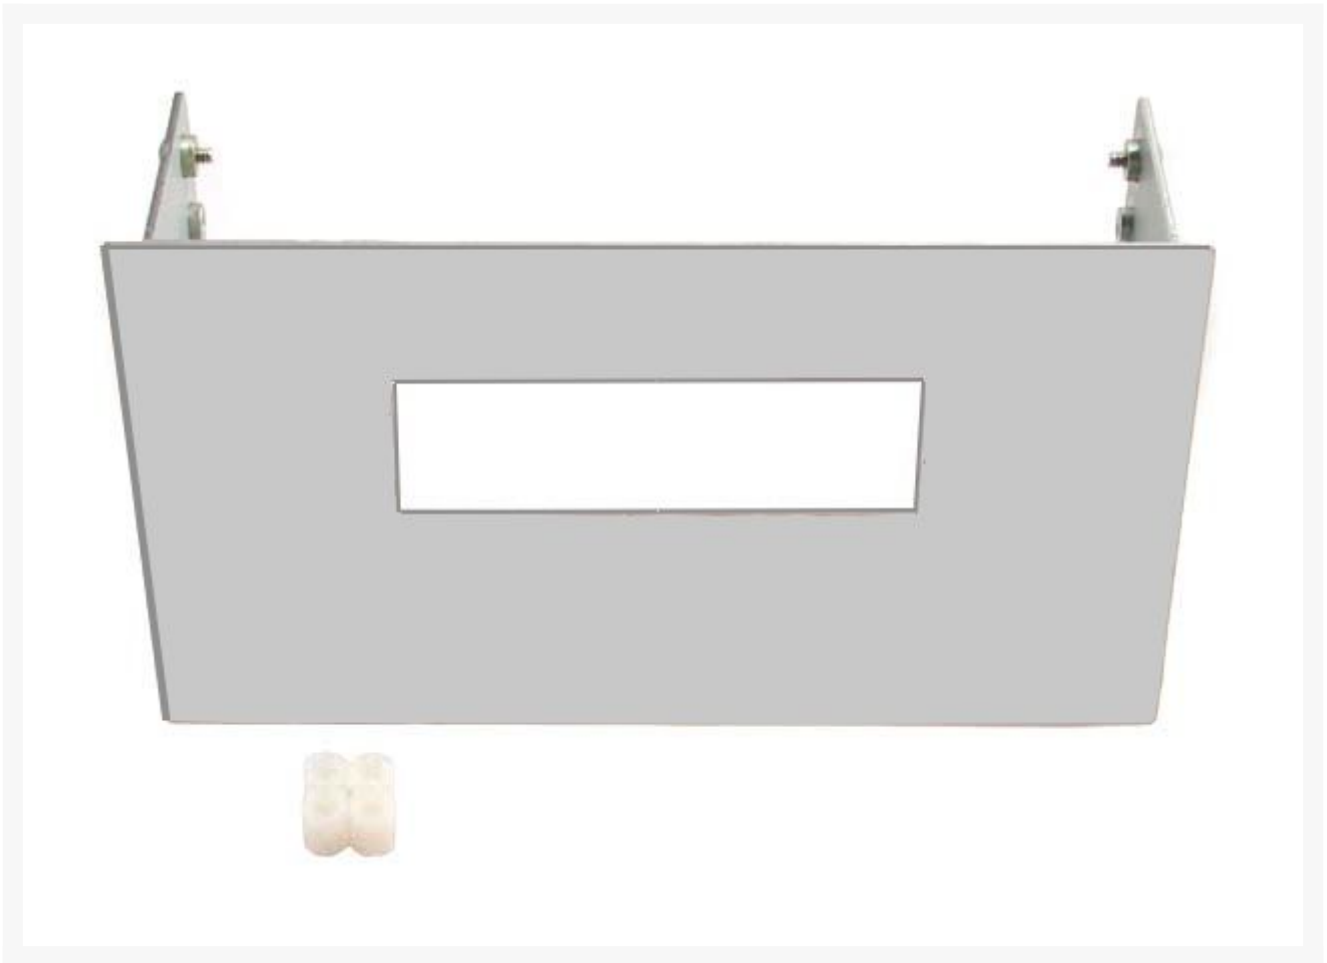

Matrix Orbital Double Bay LCD Bracket - Aluminum Front

Special Price
\$16.20 was
\$27.00

Product Images

Short Description

This bay can be used with any of the 4 line Matrix Orbital displays and comes with all necessary hardware to mount it. The outer covering is silver aluminum. This mount will take up two 5.25" bays in your computer case.

Description

Product Details:

This bay can be used with any of the 4 line Matrix Orbital displays and comes with all necessary hardware to mount it. The outer covering is silver aluminum. This mount will take up two 5.25" bays in your computer case.

Attractive and durable coated rust-resistant steel mounting bracket and mounting screws.

Compatible Displays: LCD/VFD2041, LK/VK204-25 , LK/VK204-24-USB, .MOS-AL/V204A, MOP-AL/V204A, GLK12232-25-WBL

Features

Specifications:

- Bracket Dimensions: 146mm(L) x 86mm(W) x 60mm(T)
- Face Plate Dimensions: 149mm(L) x 86m(W)
- Fits two 5 1/4 bays
- Attractive and durable (coated rust-resistant steel mounting bracket; Silver aluminum overlay and mounting screws.
- Compatible Displays: LK and VK 20x4.
- Communication and power cables sold separately.