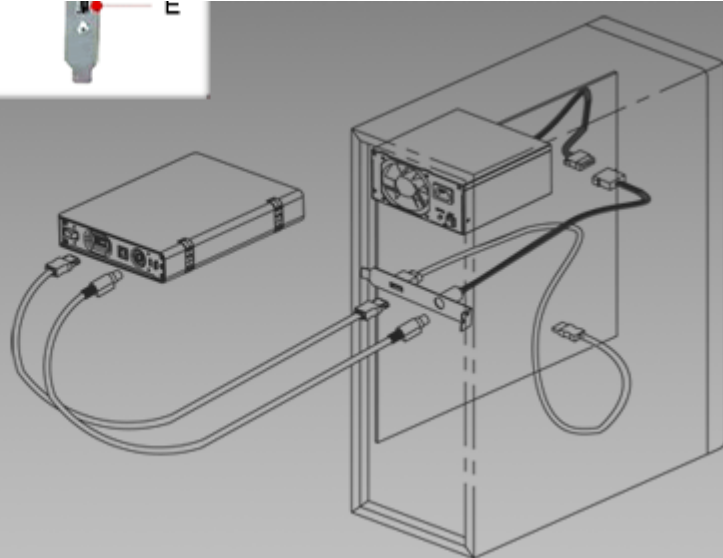

# "The Hybrid" Power & eSATA Bracket

For ICY DOCK eSATA External Enclosure

**ICY DOCK**<sup>®</sup>  
www.icydock.com

Connect to Bracket

Connect to Enclosure

Power Cable Included

## Product Features

- \* Compatible to ICYDOCK MB452MK, MB559US, MB664US series enclosure.
- \* Drive turns On & Off with computer.
- \* No power adapter require.

- A. Power connector
- B. SATA Port
- C. Power cable
- D. Power port
- E. eSATA port