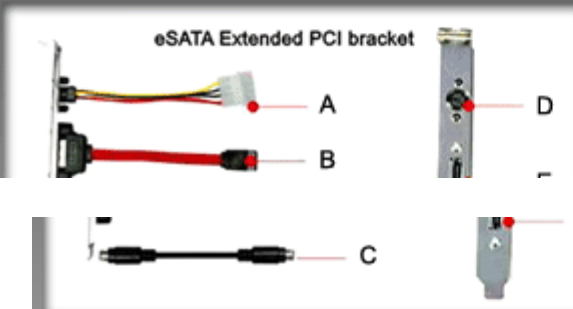

# "The Hybrid" Power & eSATA Bracket

For ICY DOCK eSATA External Enclosure

**ICY DOCK**<sup>®</sup>  
www.icydock.com

Connect to Bracket

Connect to Enclosure

Power Cable Included

## Product Features

- \* Compatible to ICYDOCK MB452MK, MB559US, MB664US series enclosure.
- \* Drive turns On & Off with computer.
- \* No power adapter require.

- A. Power connector
- B. SATA Port
- C. Power cable
- D. Power port
- E. eSATA port