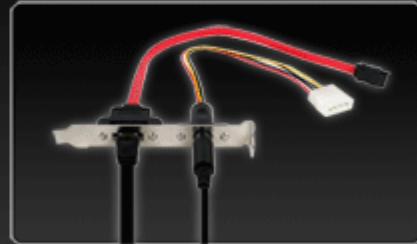

## Short Description

ICY DOCK MB559/MB664/MB452MK Power Bracket w/ Power and eSATA

# "The Hybrid" Power & eSATA Bracket

For ICY DOCK eSATA External Enclosure

**ICY DOCK**<sup>®</sup>  
www.icydock.com

Connect to Bracket

Connect to Enclosure

Power Cable Included