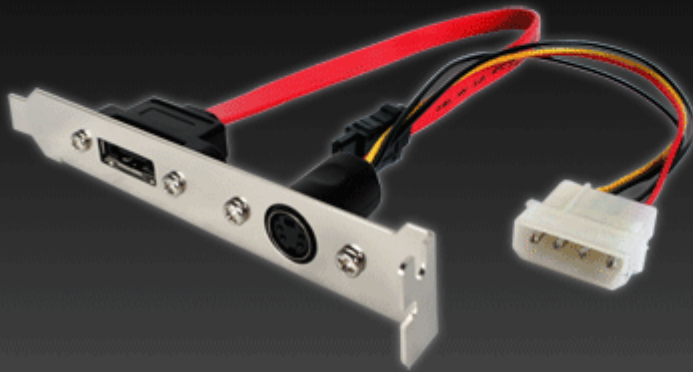

# ICY DOCK MB559/MB664/MB452MK Power Bracket w/ Power and eSATA

Special Price  
**\$1.99** was  
**\$14.95**

## Short Description

ICY DOCK MB559/MB664/MB452MK Power Bracket w/ Power and eSATA

# "The Hybrid" Power & eSATA Bracket

For ICY DOCK eSATA External Enclosure

**ICY DOCK**<sup>®</sup>  
www.icydock.com

Connect to Bracket

Connect to Enclosure

Power Cable Included