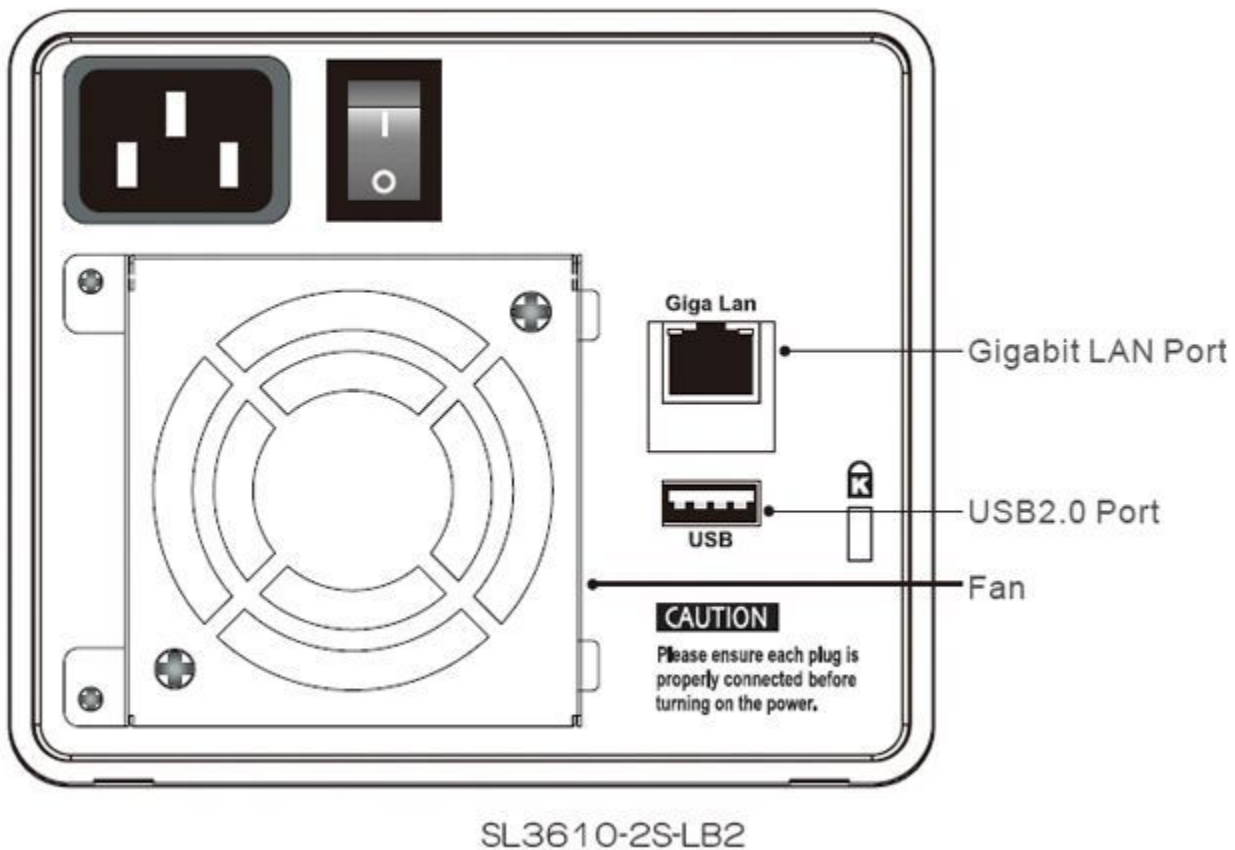

Description

Product Details:

People who require an extra 2 bay external hard drive enclosure for sharing information, media auditing, or saving data will like this tiny and user friendly machine. Equipped with a big LCD, users can easily set up functions and manage system. Coming with 2-bay array with RAID controller, SL3610 has RAID 1 function to backup data from one hard drive to the other .....

Features:

- Equipped with LCD Display to setup system and check IP Address easily
- Supports RAID 0, 1
- Switch to RAID 1 for efficient and secure data backup.
- Auto-rebuilding
- Support FTP, File Server & Authority manage
- Embedded a management software for setup a file server and further control over clients authority on the server.
- Web-based GUI
- Alarm system
- Supports DHCP Server
- Cross-platform