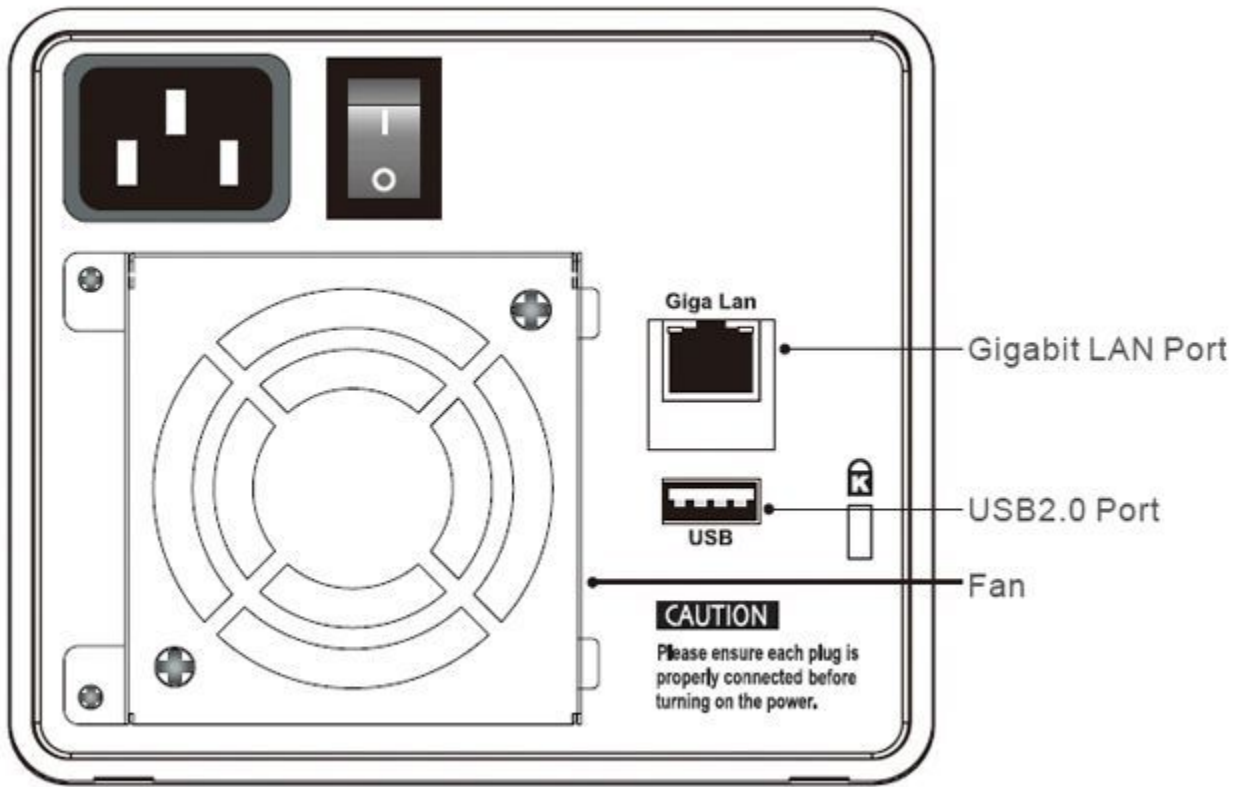

SL3610-2S-LB2

Additional Information

Brand	Raidon
SKU	SL3610-2S-LB2-D
Weight	8.0000
Color	Silver
Device Type	External SSD/HDD Enclosure
Bay Size	Dual 3.5"/2.5" Bay
Special Price	$129.99