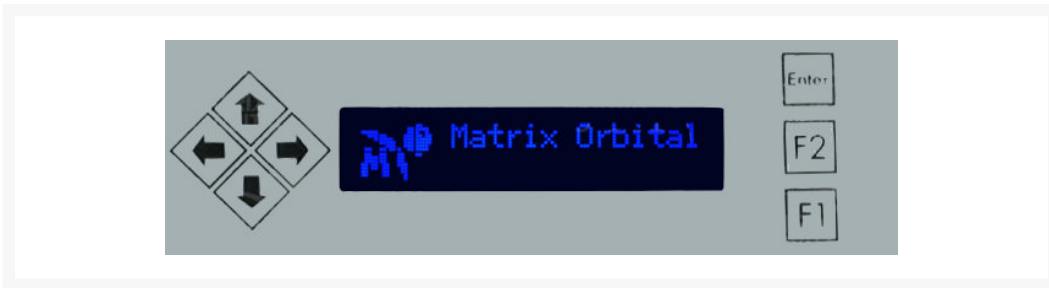

Matrix Orbital BLK202A-S- USB-FB 20x2 LCD - Silver Bay w/ 7-Keys - Blue

Special Price
$53.97 was
$89.95

Product Images

Short Description

Product Details:

With the BLK202A-S-USB-FB you will find all that you need for a beautiful character LCD Display in a PC Bay Insert. This part number includes your LCD display, bracket and cables.

Features:

Display:

- LK202-25-USB
- 5Vdc
- 20 Characters by 2 lines
- USB interface

Mounting Bracket:

- B202A-S

Cables:

- External Mini USB
- (Internal Mini USB substitution available upon request)