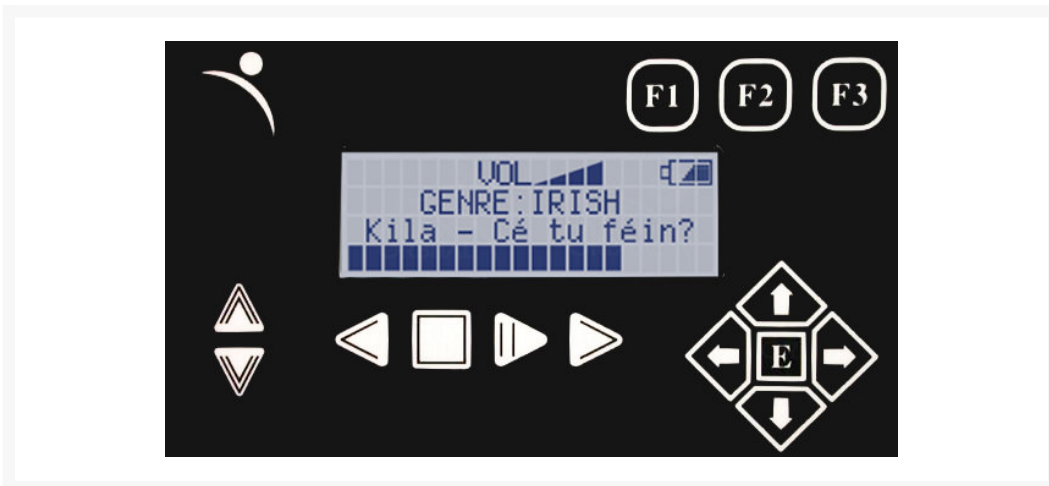

# Matrix Orbital BLK204A-BK-USB-GW 20x4 LCD - Black Bay w/ 15-Keys - Gray/Blue

Special Price  
**\$65.97** was  
**\$109.95**

## Short Description

With the BLK204A-BK-USB-GW you will find all that you need for a beautiful character LCD Display in a PC Bay Insert. This part number includes your LCD display, bracket and cables.

## Features

Features:

Display:

- LK204-25-USB
- 5Vdc
- 20 Characters by 4 lines
- USB interface

Mounting Bracket:

B204A-BK

Cables:

- External Mini USB
- (Internal Mini USB cable available via options below.)