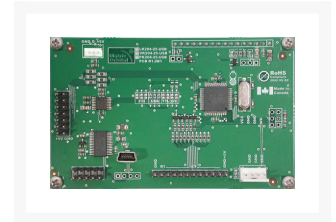

# Matrix Orbital BLK204A-BK-USB-GW 20x4 LCD - Black Bay w/ 15-Keys - Gray/Blue

Special Price  
**\$65.97** was  
**\$109.95**

## Short Description

With the BLK204A-BK-USB-GW you will find all that you need for a beautiful character LCD Display in a PC Bay Insert. This part number includes your LCD display, bracket and cables.

## Product Details:

With the BLK204A-BK-USB-GW you will find all that you need for a beautiful character LCD Display in a PC Bay Insert. This part number includes your LCD display, bracket and cables.

## Features

Features:

Display:

- LK204-25-USB
- 5Vdc
- 20 Characters by 4 lines
- USB interface

Mounting Bracket:

B204A-BK

Cables:

- External Mini USB
- (Internal Mini USB cable available via options below.)