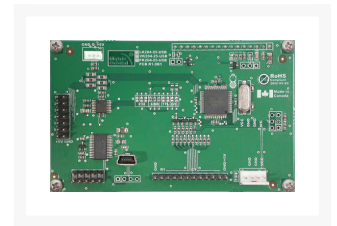

# Matrix Orbital BLK204A-BK-USB-WB 20x4 LCD - Black Bay w/ 15-Keys - Blue

Special Price  
**\$65.97** was  
**\$109.95**

## Short Description

With the BLK204A-BK-USB-WB you will find all that you need for a beautiful character LCD Display in a PC Bay Insert. This part number includes your LCD display, bracket and cables.

### Product Details:

With the BLK204A-BK-USB-WB you will find all that you need for a beautiful character LCD Display in a PC Bay Insert. This part

number includes your LCD display, bracket and cables.

## Features

Features:

Display:

LK204-25-USB

5Vdc

20 Characters by 4 lines

USB interface

Mounting Bracket: