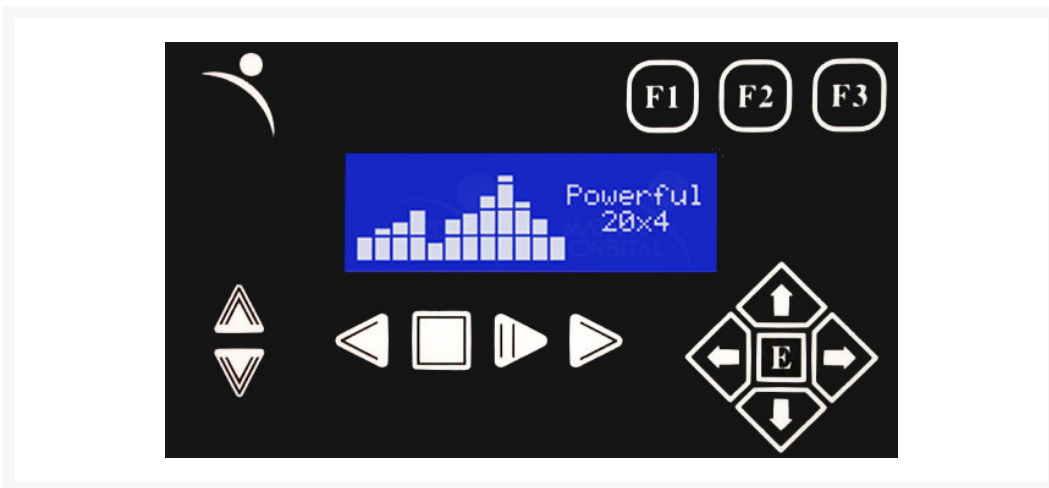

Matrix Orbital BLK204A-BK-USB-WB 20x4 LCD - Black Bay w/ 15-Keys - Blue

Special Price
$65.97 was
$109.95

Product Images

Short Description

With the BLK204A-BK-USB-WB you will find all that you need for a beautiful character LCD Display in a PC Bay Insert. This part number includes your LCD display, bracket and cables.

Description

Product Details:

With the BLK204A-BK-USB-WB you will find all that you need for a beautiful character LCD Display in a PC Bay Insert. This part