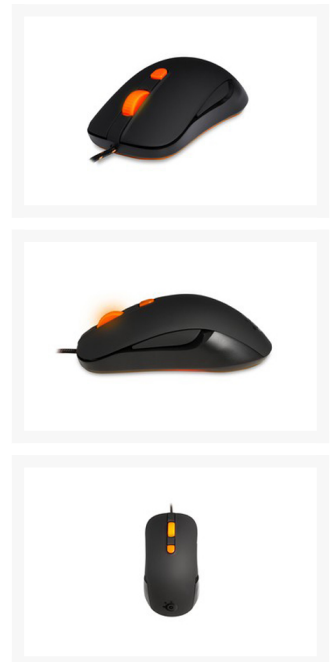

# SteelSeries Kana Optical Gaming Mouse - Black

Special Price  
**\$37.95** was  
**\$49.99**

## Short Description

The SteelSeries Kana is an optical, ambidextrous mouse designed for all three grip styles: palm, claw and swipe. The functionality, ergonomic button layout and size was perfected alongside SteelSeries' professional gaming teams, who also tested and validated the precision and power hidden in the Kana's modest exterior. Make no mistake; this mouse was built for consistency and accuracy even in professional tournament conditions.

## Description

The SteelSeries Kana is an optical, ambidextrous mouse designed for all three grip styles: palm, claw and swipe. The functionality,

ergonomic button layout and size was perfected alongside SteelSeries' professional gaming teams, who also tested and validated the precision and power hidden in the Kana's modest exterior. Make no mistake; this mouse was built for consistency and accuracy even in professional tournament conditions. Designed by Gamers: SteelSeries Kana is available in two versions; the first named White1.1, while the second was selected by SteelSeries' Facebook community of more than 300,000 gamers and where 60,000 "Likes" determined the winning design, Black1.1.

## Features

---

- Ambidextrous shape with ergonomic button layout
- Amazingly comfortable size, for all grips
- Tournament Grade Optical Sensor
- Illuminated scroll wheel SteelSeries Engine will allow complete configuration and control of your mouse and gameplay
- Drag & drop macros with timing control
- Unlimited number of profiles
- Heat map of button use
- 5 programmable buttons